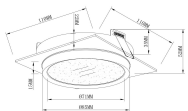

Instruction

1xGX53 15W

Model: DL086-GX53-SQ-WB

Collection: Downlight

Recessed