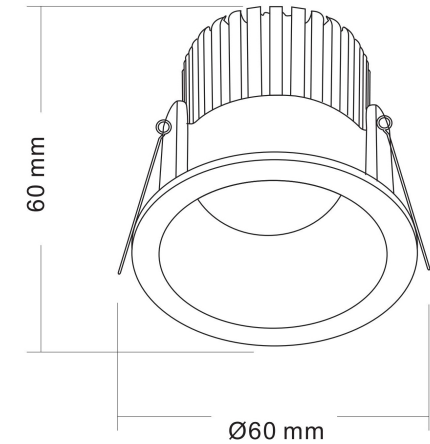

1

2

3

MAX 6W
480 Lumen

Model: DL034-01-06W4K-W

Collection: Downlight

Zoom

Resessed