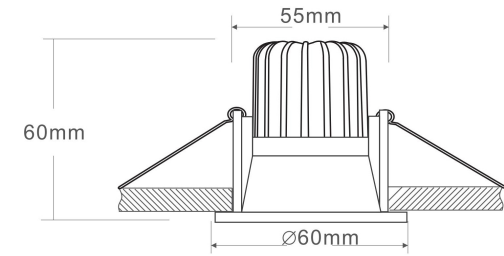

1

2

3

MAX 6W
480 Lumen

Model: DL034-01-06W4K-W

Collection: Downlight

Zoom

Resessed