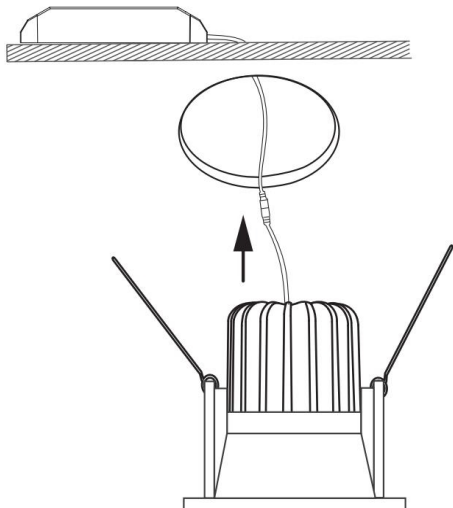

1

2

3

MAX 6W
480 Lumen

Model: DL034-01-06W4K-W

Collection: Downlight

Zoom

Resessed