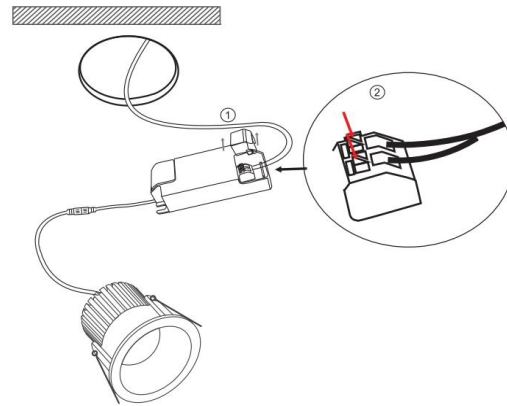

1

2

3

MAX 6W
480 Lumen

Model: DL034-01-06W4K-W

Collection: Downlight

Zoom

Resessed