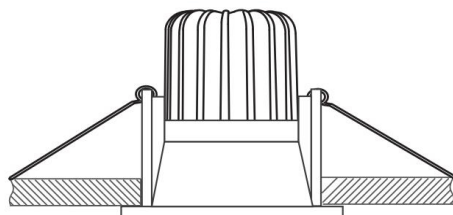

1

2

3

MAX 6W
420 Lumen

Model: DL034-01-06W3K-B

Collection: Downlight

Zoom

Resessed