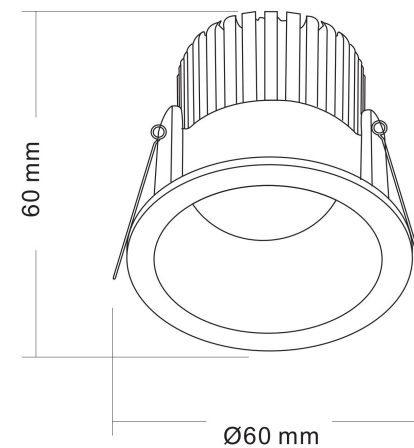

1

2

3

MAX 6W
420 Lumen

Model: DL034-01-06W3K-B

Collection: Downlight

Zoom

Resessed