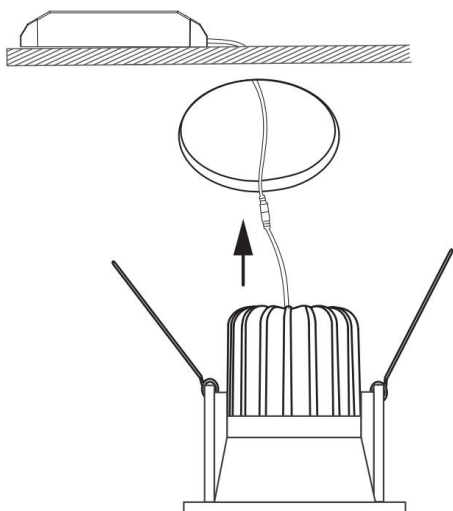

1

2

3

MAX 6W
420 Lumen

Model: DL034-01-06W3K-B

Collection: Downlight

Zoom

Resessed