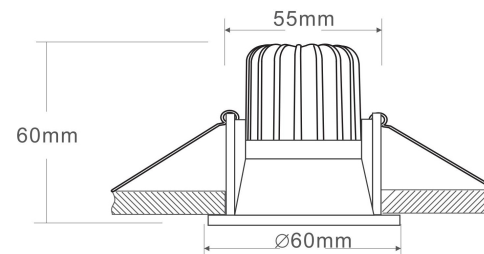

1

2

3

MAX 6W
420 Lumen

Model: DL034-01-06W3K-B

Collection: Downlight

Zoom

Resessed