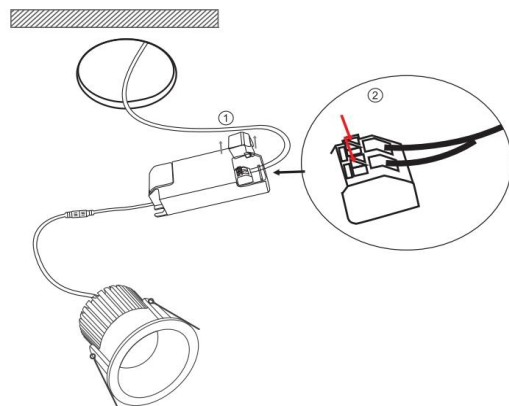

1

2

3

MAX 6W
420 Lumen

Model: DL034-01-06W3K-B

Collection: Downlight

Zoom

Resessed