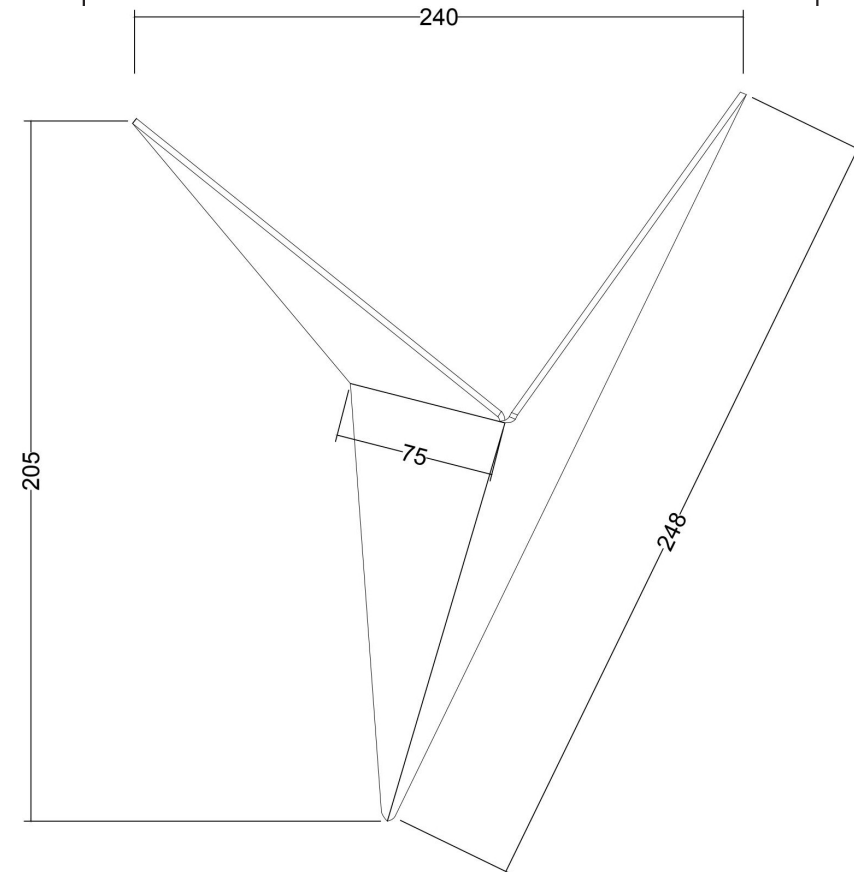

Instruction

C808WL-L3B

MAX 3W
100 Lumen

Model: C808WL-L3B
Collection: Ceiling & Wall

Wall Lamps