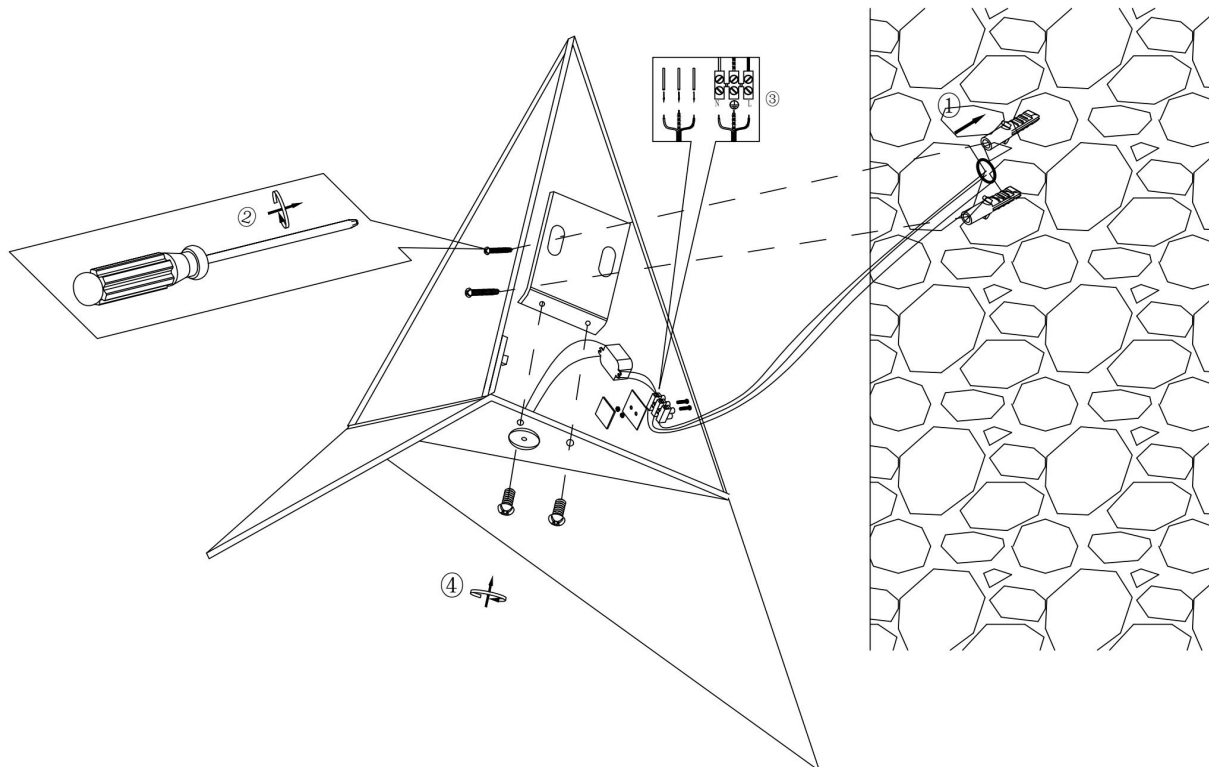

Instruction

C808WL-L3B

MAX 3W
100 Lumen

Model: C808WL-L3B
Collection: Ceiling & Wall

Wall Lamps