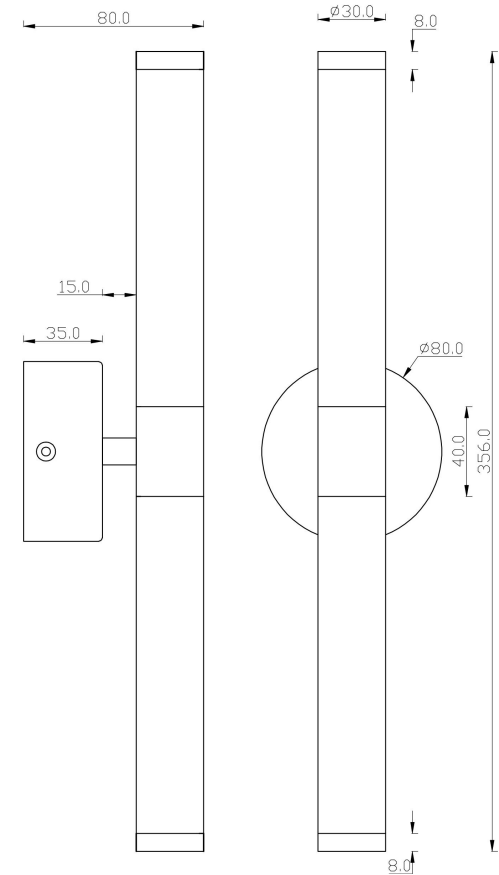

Instruction

MOD106WL-L10G3K

MAX 10W
1 050 Lumen

Model: MOD106WL-L10G3K
Collection: Modern
Series: Axis
Wall Lamps