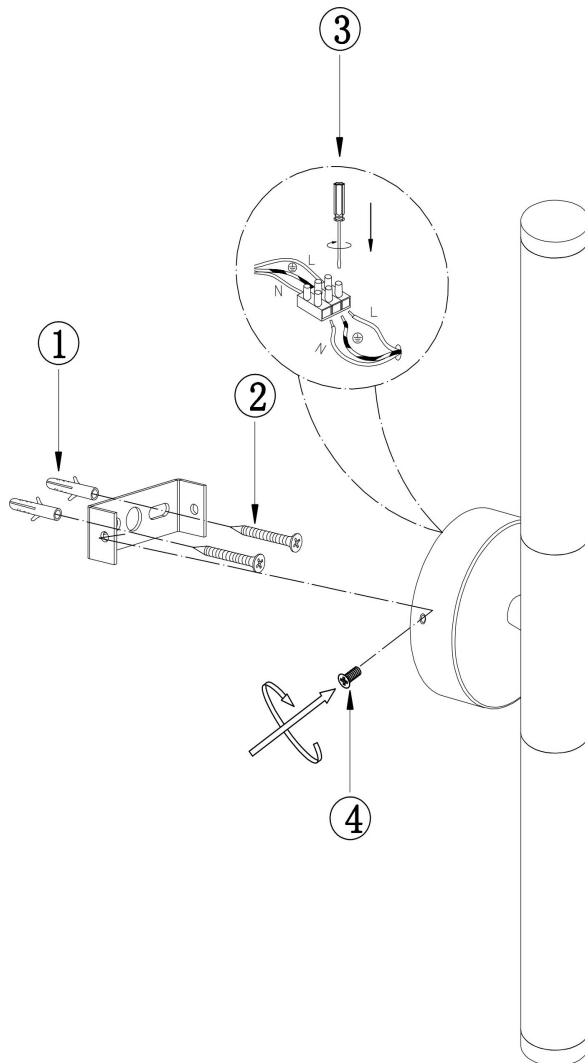

Instruction

MOD106WL-L10G3K

MAX 10W
1 050 Lumen

Model: MOD106WL-L10G3K
Collection: Modern
Series: Axis
Wall Lamps