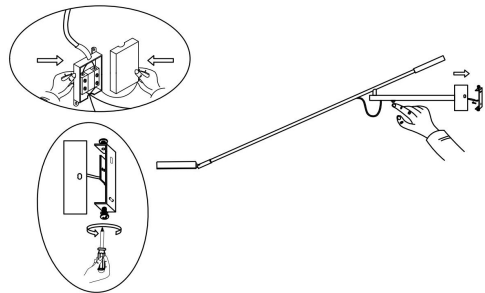

NO.1

NO.2

NO.3

MAX 6W
380 Lumen

Model: MOD070WL-L6B3K

Collection: Modern

Series: Fad

Wall Lamps