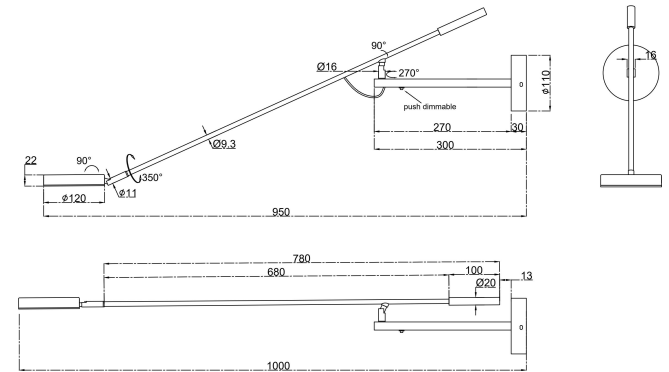

NO.1

NO.2

NO.3

MAX 6W
380 Lumen

Model: MOD070WL-L6B3K

Collection: Modern

Series: Fad

Wall Lamps