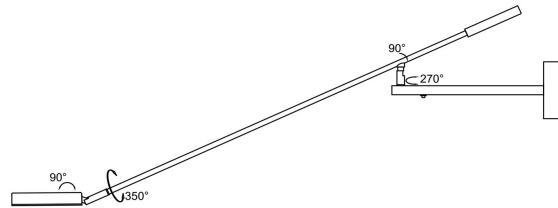

NO.1

NO.2

NO.3

MAX 6W
380 Lumen

Model: MOD070WL-L6B3K

Collection: Modern

Series: Fad

Wall Lamps