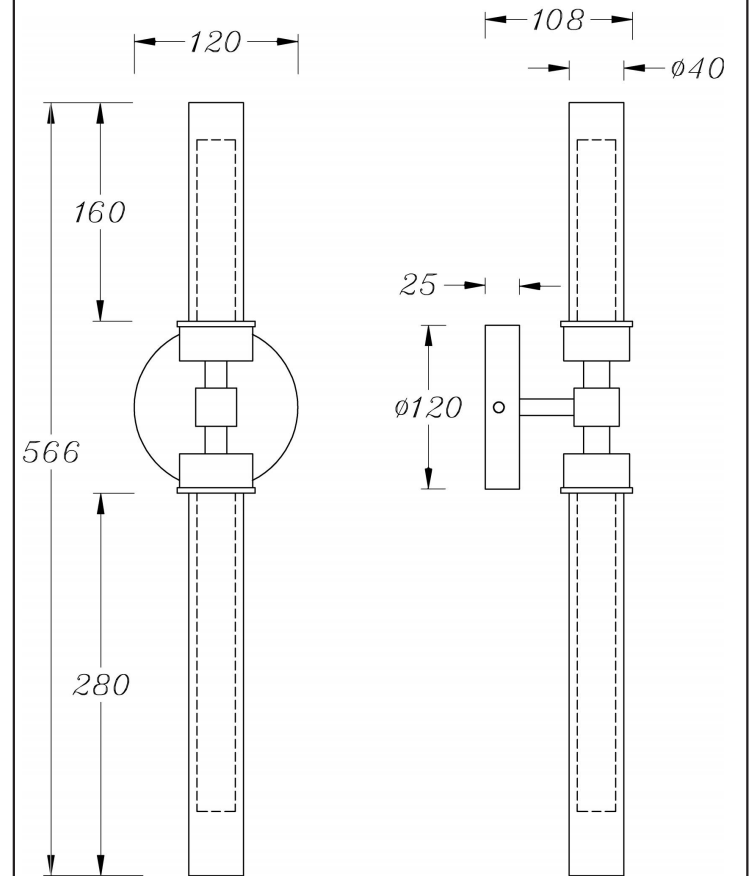

Instruction

MOD116WL-L7B3K

MAX 7W
600 Lumen

Model: MOD116WL-L7B3K
Collection: Modern
Series: Stelo
Wall Lamps