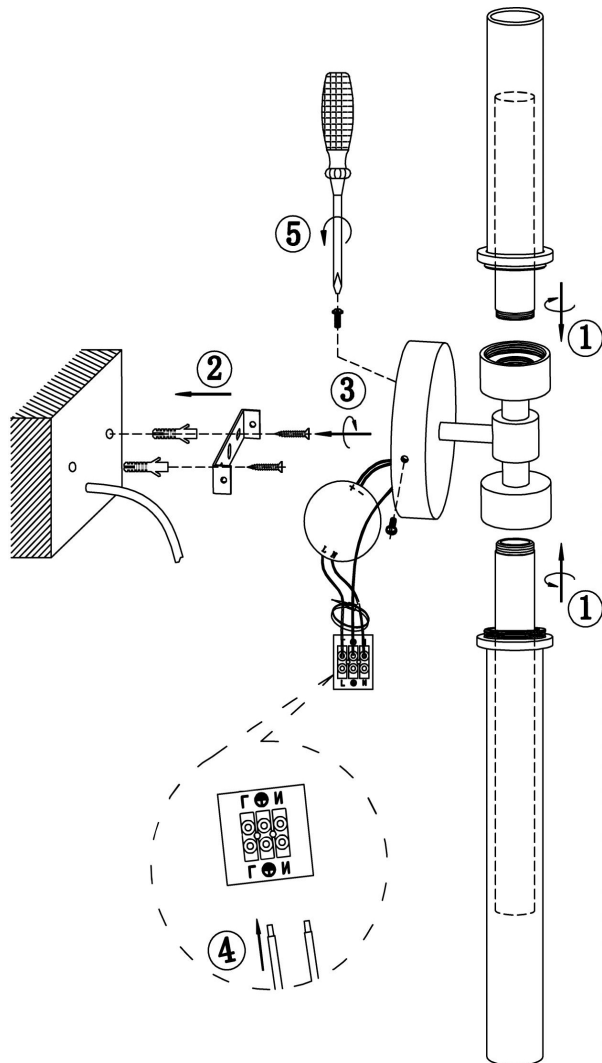

Instruction

MOD116WL-L7B3K

MAX 7W
600 Lumen

Model: MOD116WL-L7B3K
Collection: Modern
Series: Stelo
Wall Lamps