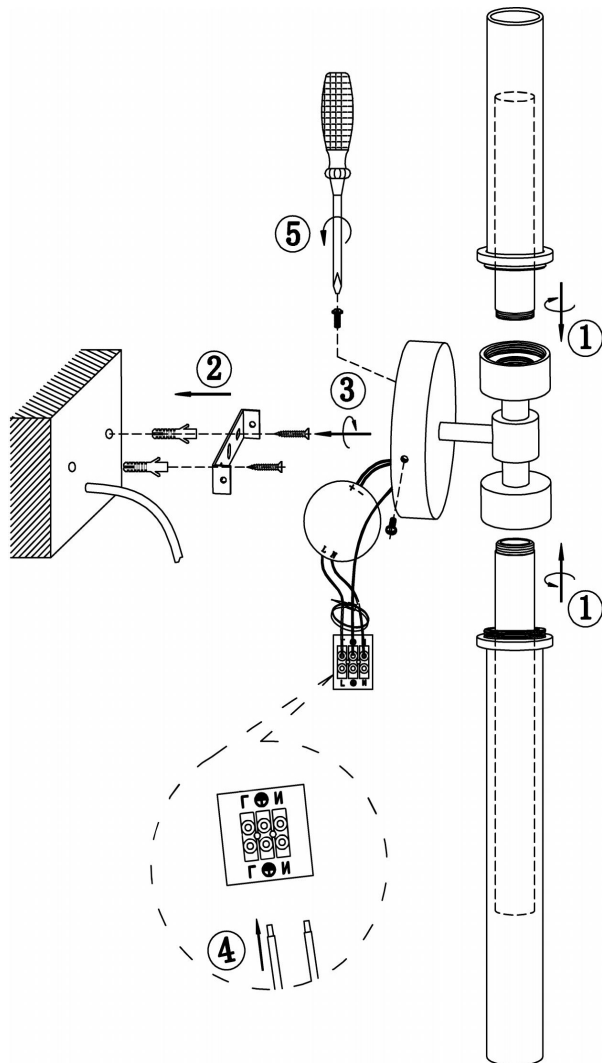

Instruction

MOD116WL-L7BS3K

MAX 7W
600 Lumen

Model: MOD116WL-L7BS3K
Collection: Modern
Series: Stelo
Wall Lamps