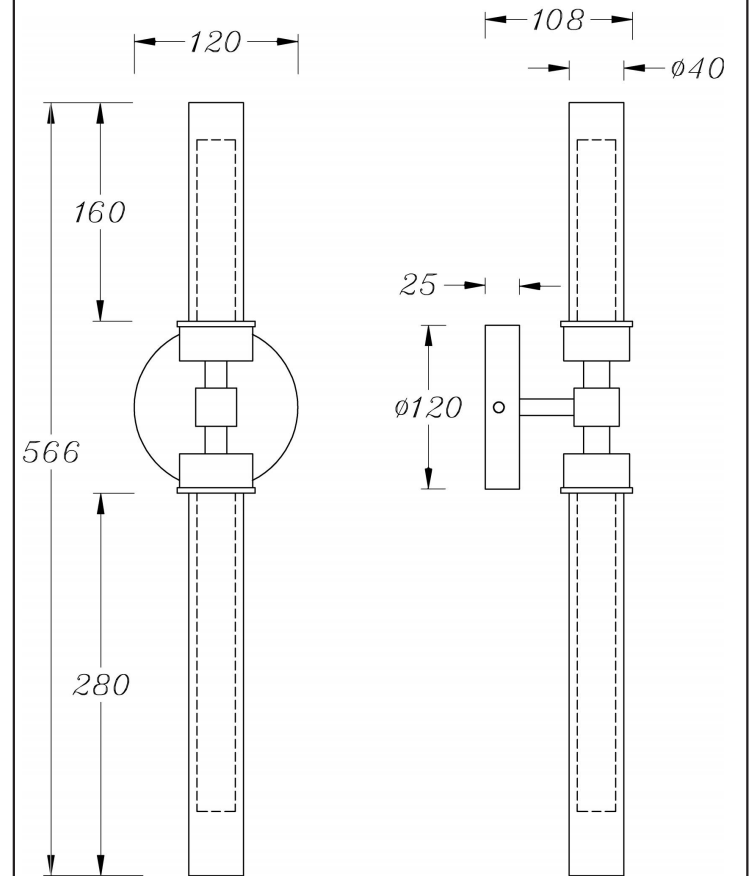

Instruction

MOD116WL-L7BS3K

MAX 7W
600 Lumen

Model: MOD116WL-L7BS3K
Collection: Modern
Series: Stelo
Wall Lamps