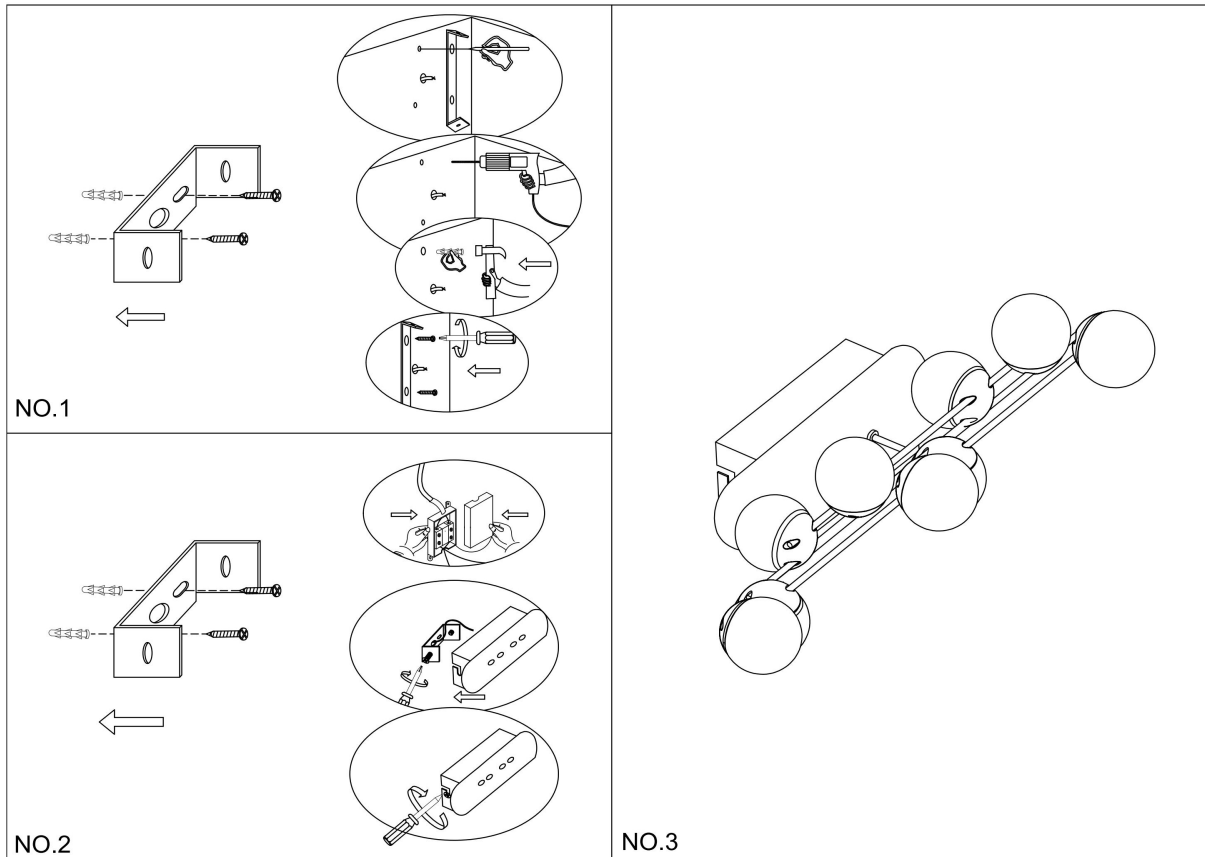

Instruction

MOD081WL-L13G3K

MAX 13W
1 300 Lumen

Model: MOD081WL-L13G3K
Collection: Modern
Series: Tessara
Wall Lamps