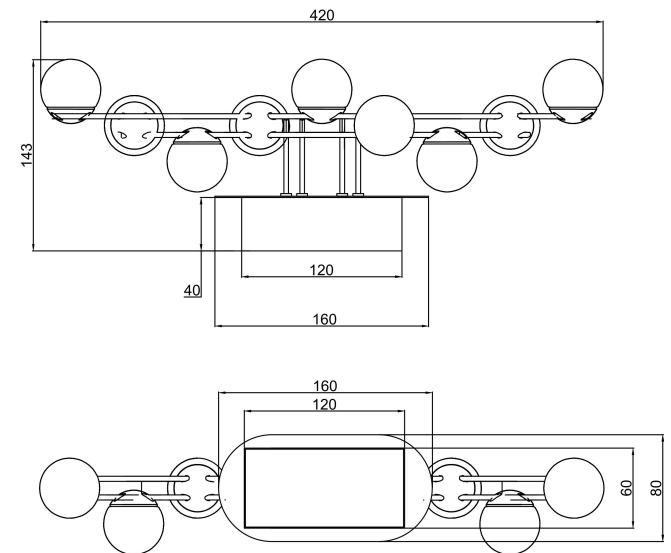

Instruction

MOD081WL-L13G3K

MAX 13W
1 300 Lumen

Model: MOD081WL-L13G3K
Collection: Modern
Series: Tessara
Wall Lamps