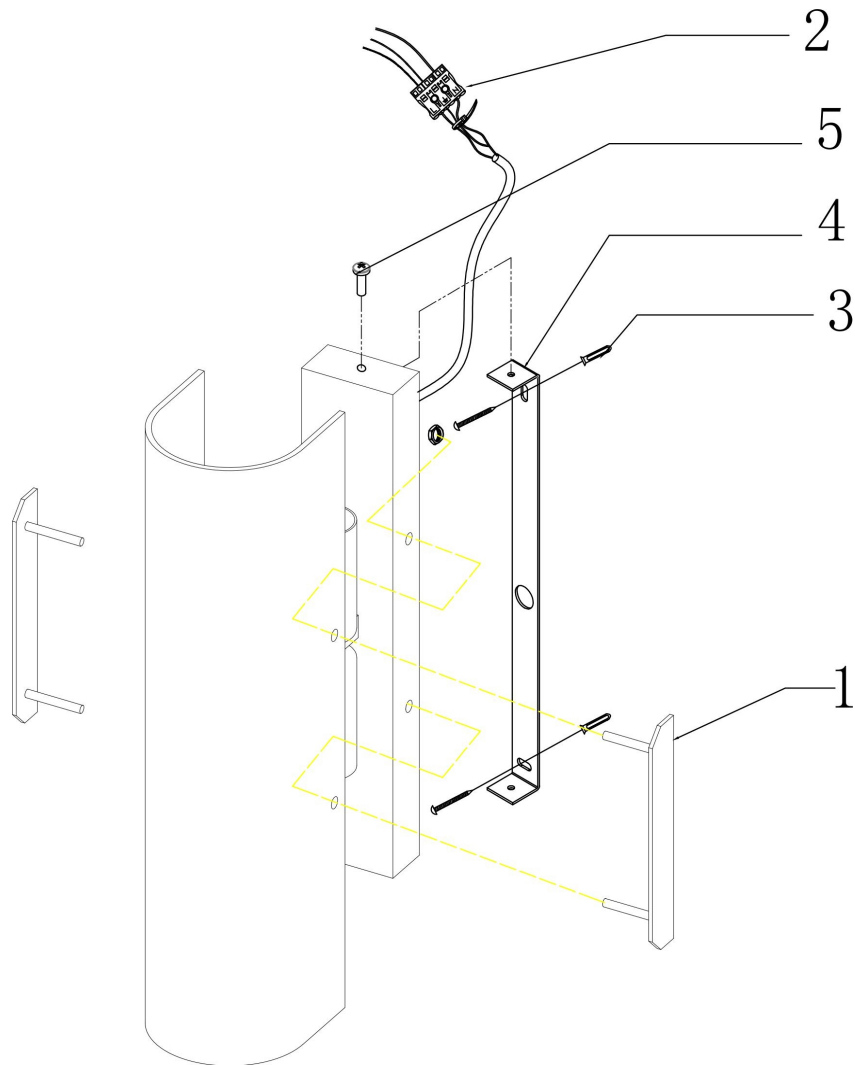

Instruction

P011WL-02CH

2xE14 40W

Model: P011WL-02CH

Collection: Pendant

Series: Gioia

Wall Lamps