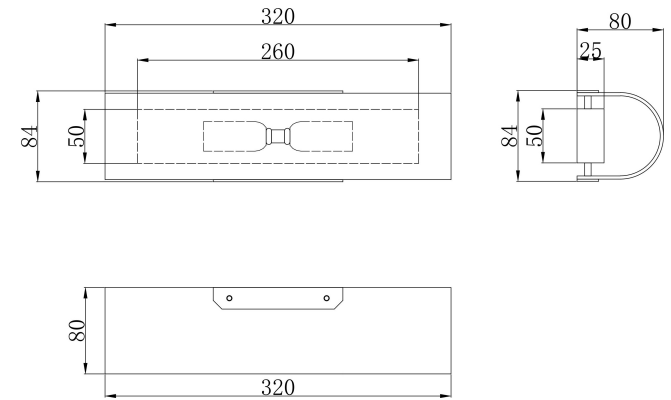

Instruction

P011WL-02CH

2xE14 40W

Model: P011WL-02CH

Collection: Pendant

Series: Gioia

Wall Lamps