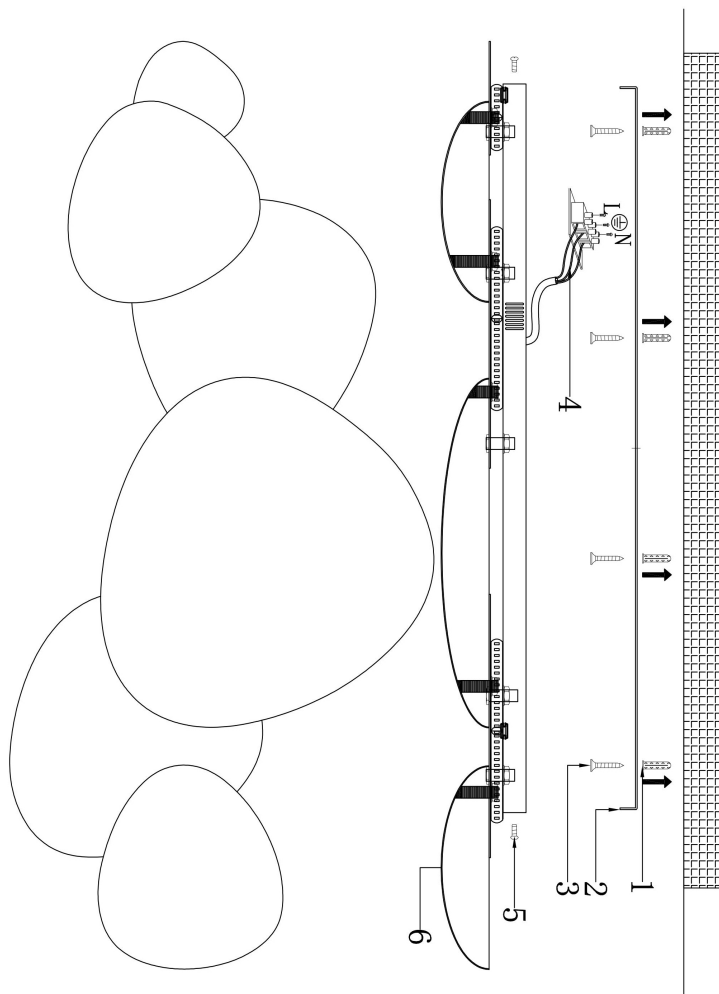

Instruction

MOD314WL-L13G3K

MAX 13W
550 Lumen

Model: MOD314WL-L13G3K

Collection: Modern

Series: Jack-stone

Wall Lamps