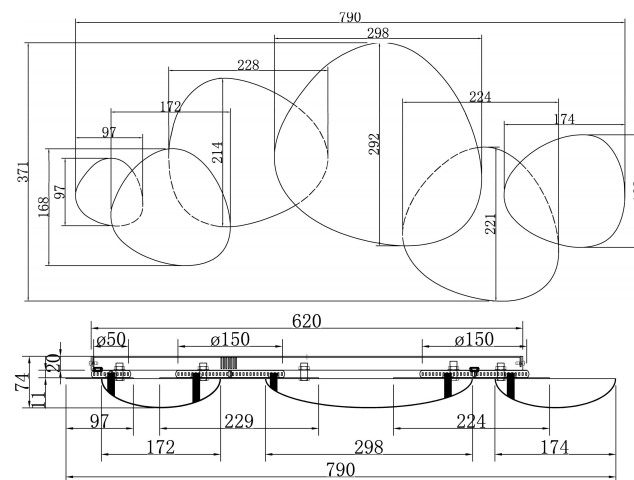

Instruction

MOD314WL-L13G3K

MAX 13W
550 Lumen

Model: MOD314WL-L13G3K

Collection: Modern

Series: Jack-stone

Wall Lamps