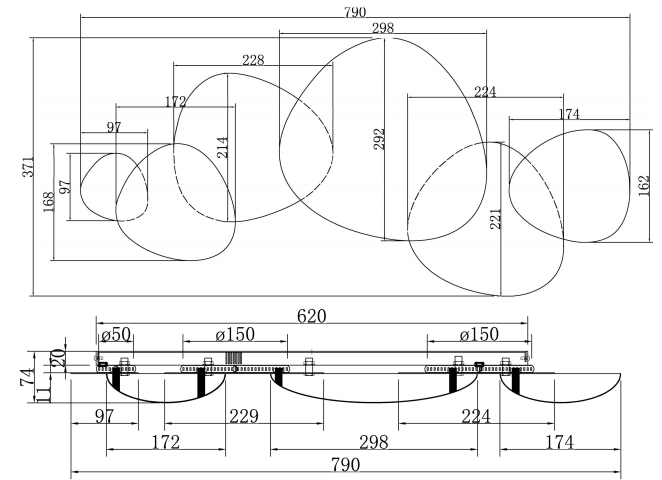

Instruction

MOD314WL-L13N3K

MAX 13W
550 Lumen

Model: MOD314WL-L13N3K

Collection: Modern

Series: Jack-stone

Wall Lamps