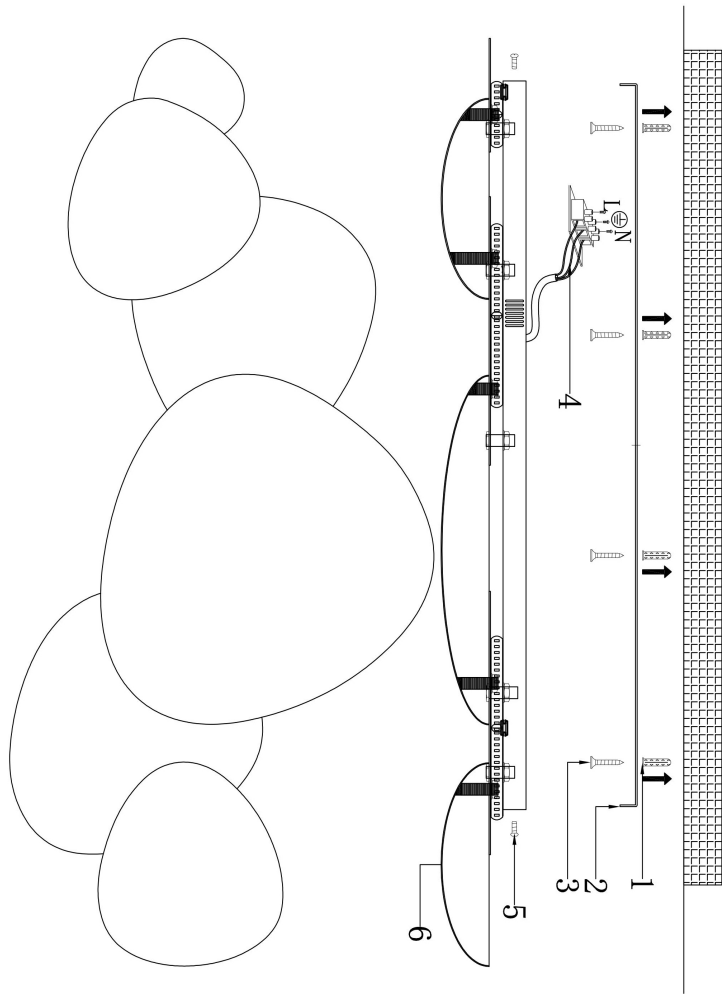

Instruction

MOD314WL-L13N3K

MAX 13W
550 Lumen

Model: MOD314WL-L13N3K

Collection: Modern

Series: Jack-stone

Wall Lamps