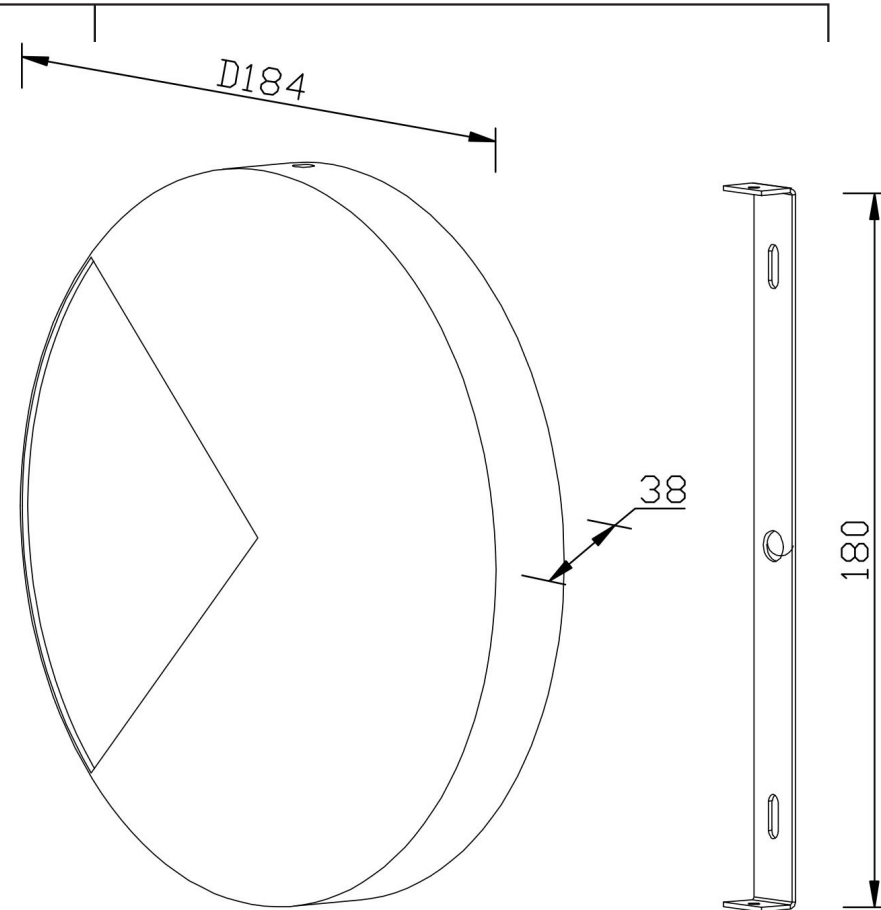

## Instruction

### MOD320WL-L5BS3K

MAX 6W  
300 Lumen

Model: MOD320WL-L5BS3K

Collection: Modern

Series: Jupiter