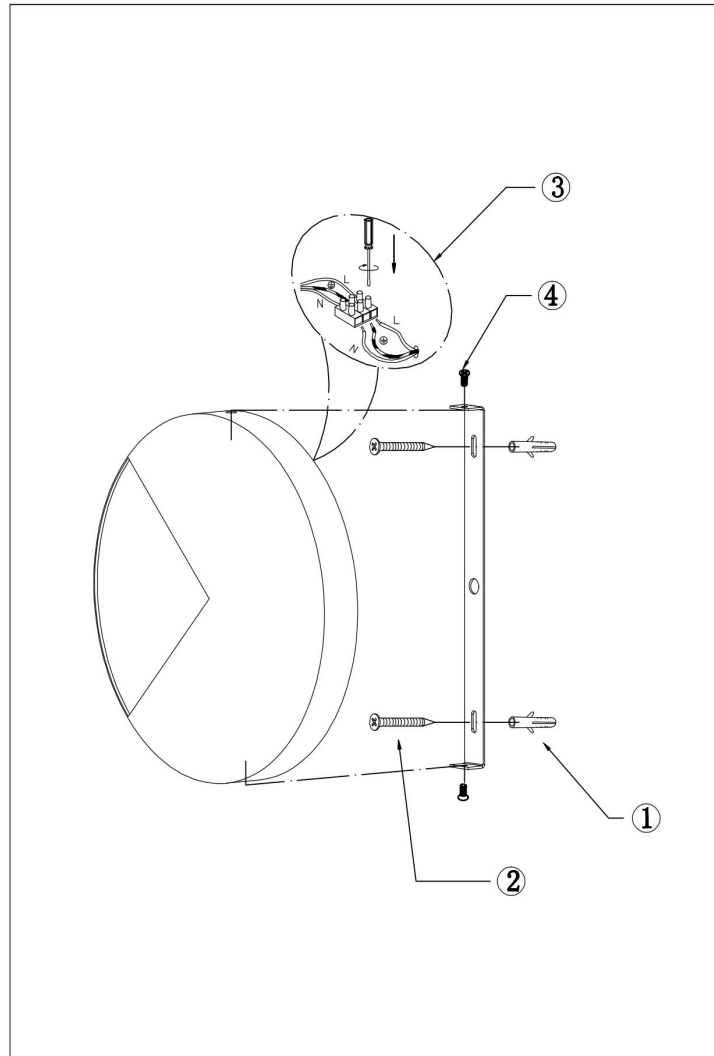

### MOD320WL-L5BS3K

MAX 6W  
300 Lumen

Model: MOD320WL-L5BS3K

Collection: Modern

Series: Jupiter