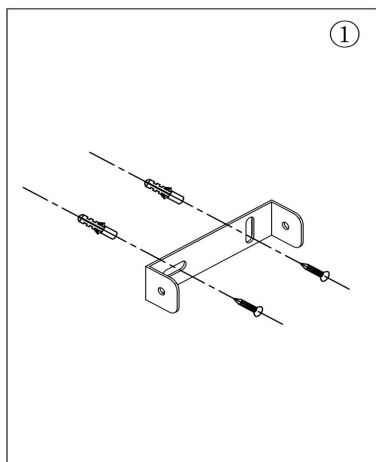

Instruction

MOD421WL-L6BS3K

MAX 7W
350 Lumen

Model: MOD421WL-L6BS3K

Collection: Modern

Series: Pixel

Wall Lamps