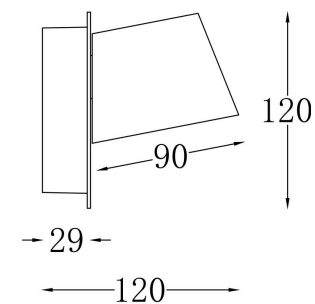

Instruction

MOD421WL-L6BS3K

MAX 7W
350 Lumen

Model: MOD421WL-L6BS3K

Collection: Modern

Series: Pixel

Wall Lamps