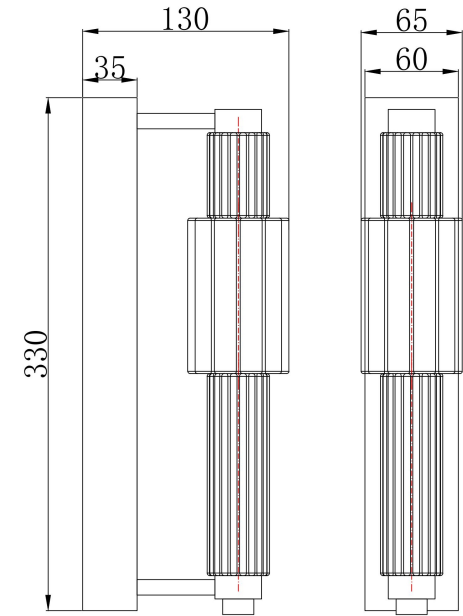

Instruction

MOD308WL-L9CG3K

MAX 8W
800 Lumen

Model: MOD308WL-L9CG3K
Collection: Modern
Series: Verticale
Wall Lamps