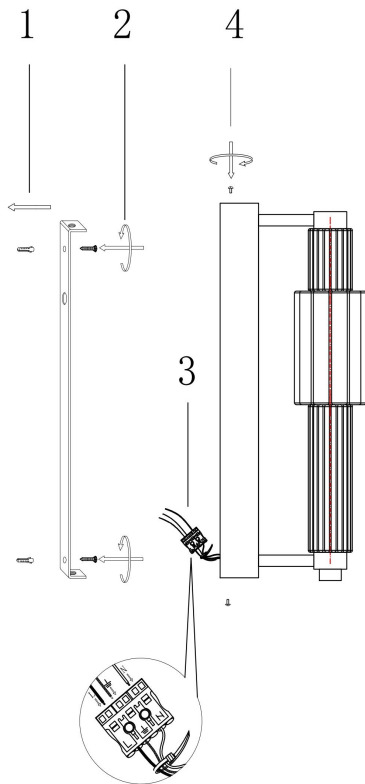

Instruction

MOD308WL-L9CG3K

MAX 8W
800 Lumen

Model: MOD308WL-L9CG3K
Collection: Modern
Series: Verticale
Wall Lamps