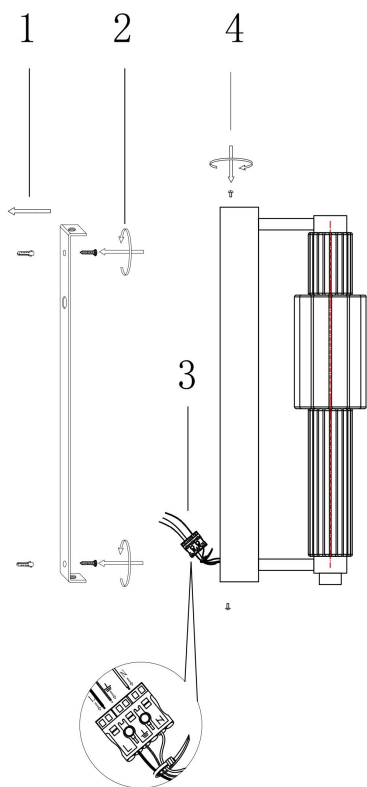

Instruction

MOD308WL-L9CH3K

MAX 8W
800 Lumen

Model: MOD308WL-L9CH3K
Collection: Modern
Series: Verticale
Wall Lamps