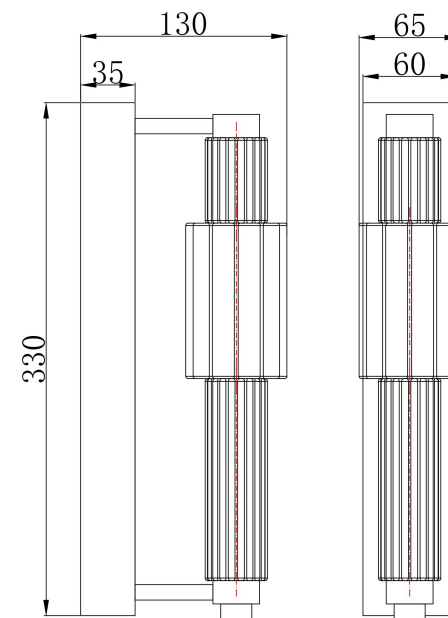

Instruction

MOD308WL-L9CH3K

MAX 8W
800 Lumen

Model: MOD308WL-L9CH3K
Collection: Modern
Series: Verticale
Wall Lamps