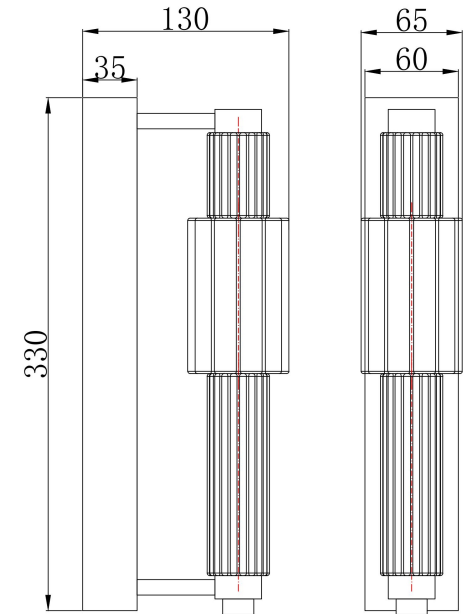

## Instruction

### MOD308WL-L9GR3K

MAX 8W  
800 Lumen

Model: MOD308WL-L9GR3K

Collection: Modern

Series: Verticale

Wall Lamps