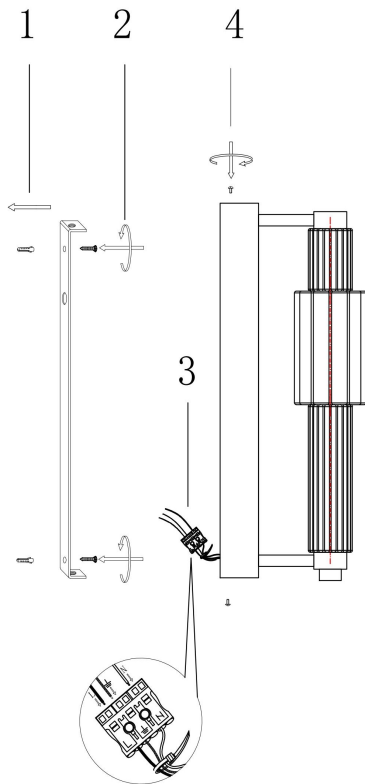

## Instruction

### MOD308WL-L9GR3K

MAX 8W  
800 Lumen

Model: MOD308WL-L9GR3K

Collection: Modern

Series: Verticale

Wall Lamps