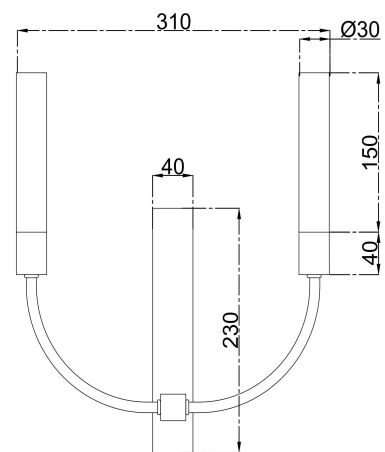

NO.1

NO.2

NO.3

NO.4

2xG9 25W

Model: MOD423WL-02C

Collection: Modern

Wall Lamps