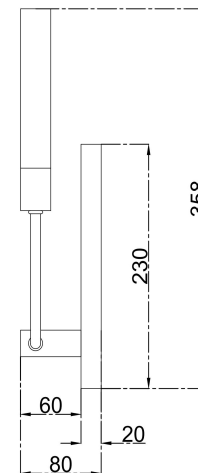

NO.1

NO.2

NO.3

NO.4

2xG9 25W

Model: MOD423WL-02C

Collection: Modern

Wall Lamps