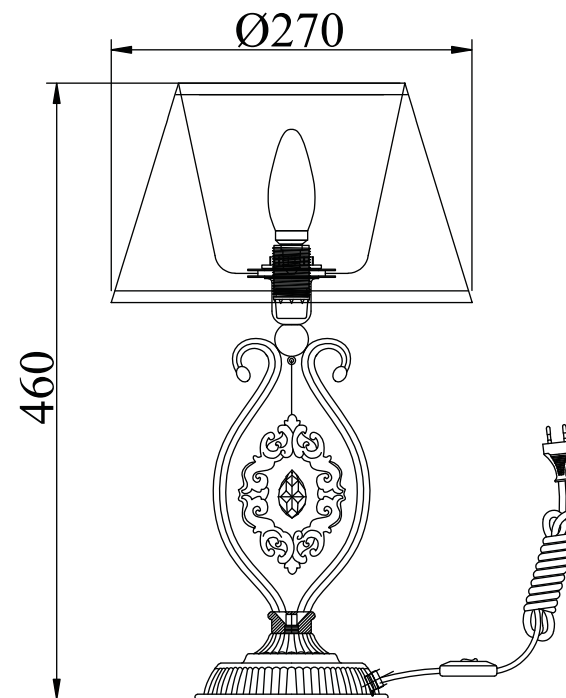

# Instruction

Collection: Elegant  
Series: Passarinho  
Model: ARM001-11-W  
Mobile

A=1

1 x E14 (40w)

**MAYTONI**  
DECORATIVE LIGHTING

[www.maytoni.de](http://www.maytoni.de)