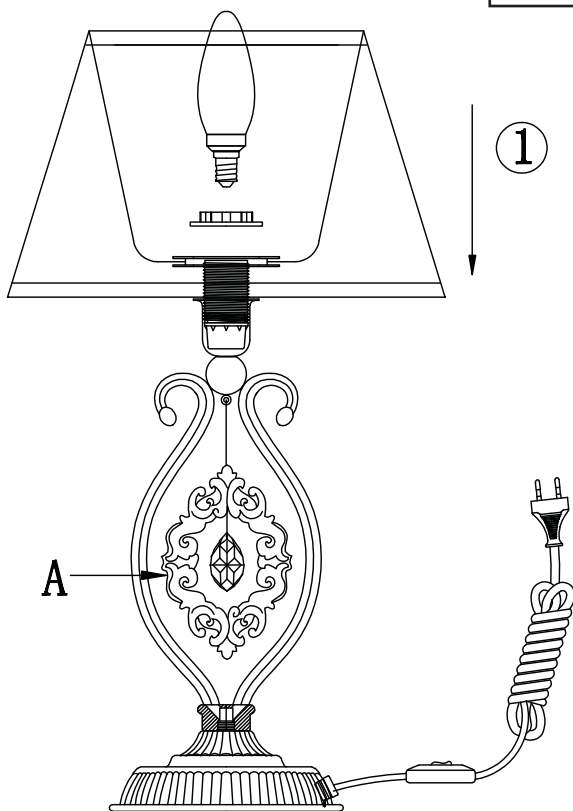

# Instruction

Collection: Elegant  
Series: Passarinho  
Model: ARM001-11-W  
Mobile

A=1

1 x E14 (40w)

**MAYTONI**  
DECORATIVE LIGHTING

[www.maytoni.de](http://www.maytoni.de)