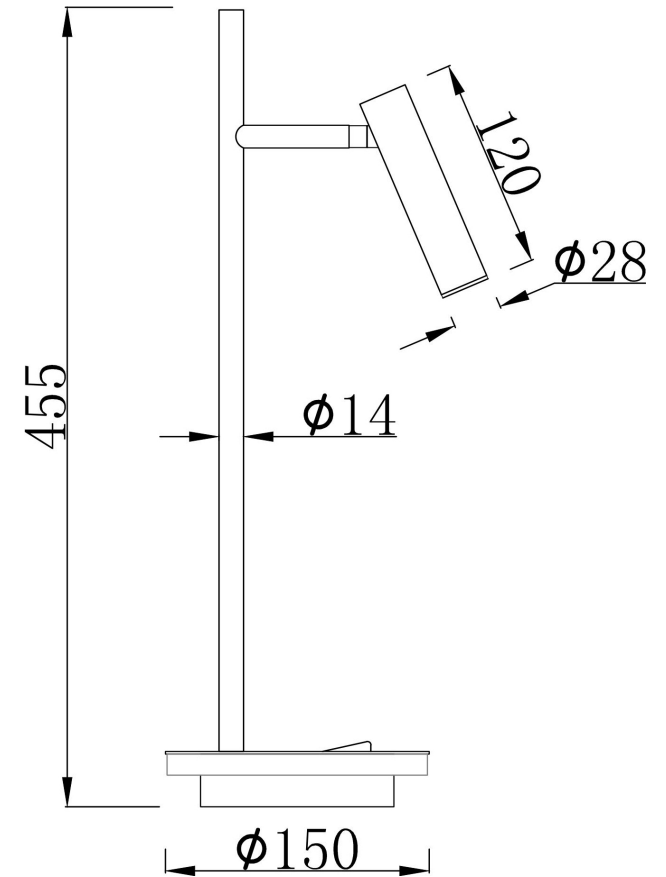

Instruction

Z010TL-L8B3K

MAX 8,4W
589 Lumen

Model: Z010TL-L8B3K
Collection: Table & Floor

Table Lamps