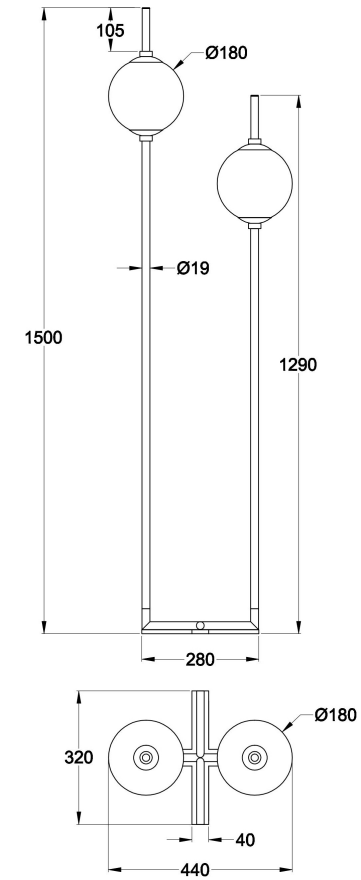

Instruction

Z020FL-L12BK

MAX 12W
750 Lumen

Model: Z020FL-L12BK
Collection: Table & Floor

Stehleuchte