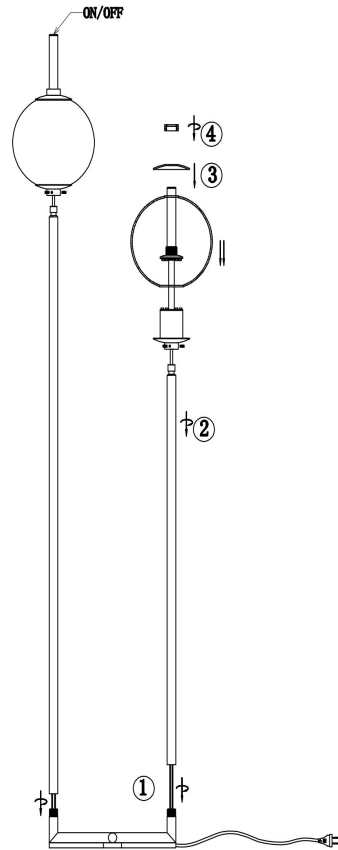

Instruction

Z020FL-L12BK

MAX 12W
750 Lumen

Model: Z020FL-L12BK
Collection: Table & Floor

Stehleuchte