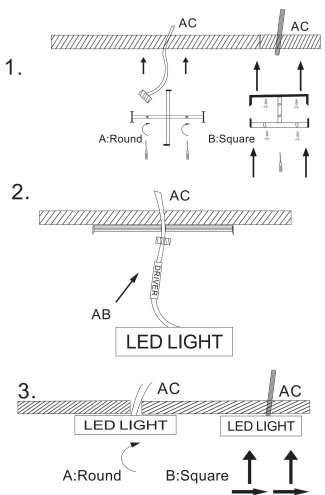

Instruction