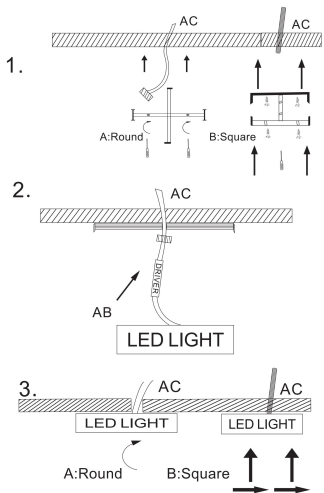

Instruction