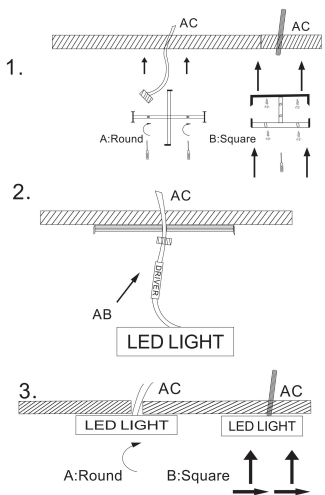

Instruction