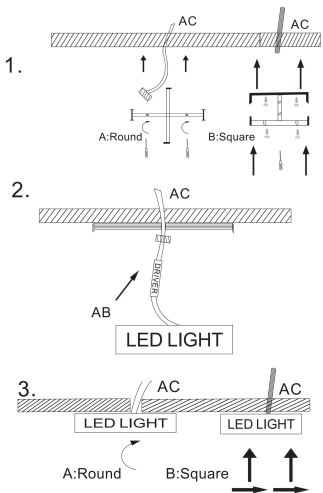

Instruction