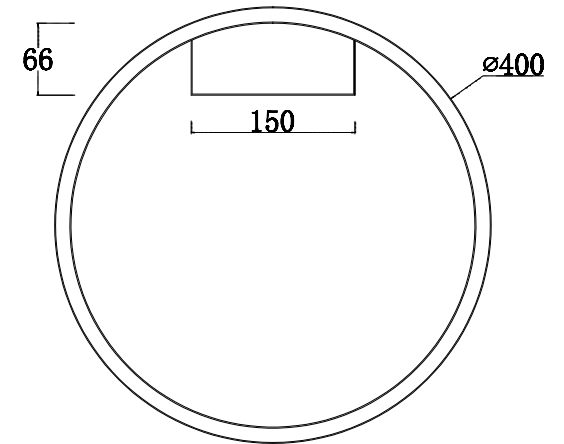

# Instruction

MOD058CL-L25W4K

MAX 25W  
1200 Lumen

Model: MOD058CL-L25W4K  
Collection: Technical

Ceiling Lamps