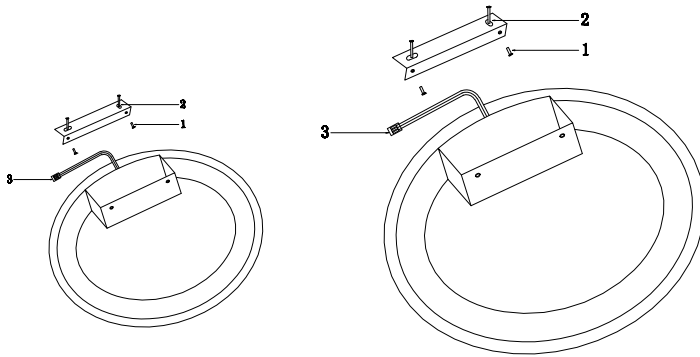

# Instruction

MOD058CL-L25W4K

MAX 25W  
1200 Lumen

Model: MOD058CL-L25W4K  
Collection: Technical

Ceiling Lamps