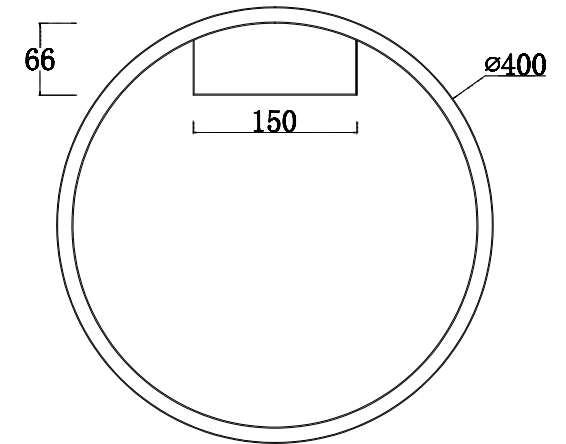

Instruction

MOD058CL-L25BS4K

MAX 25W
1200 Lumen

Model: MOD058CL-L25BS4K

Collection: Technical

Ceiling Lamps