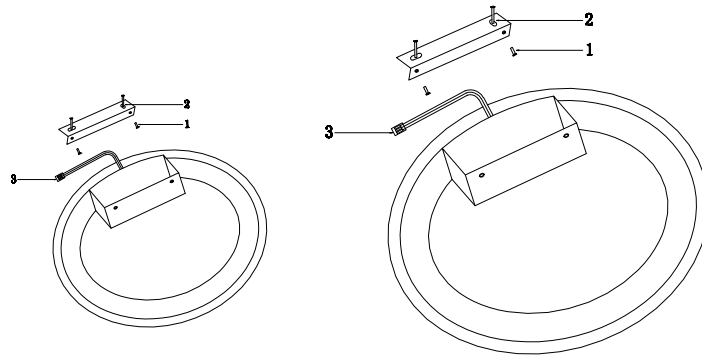

Instruction

MOD058CL-L25BS4K

MAX 25W
1200 Lumen

Model: MOD058CL-L25BS4K

Collection: Technical

Ceiling Lamps