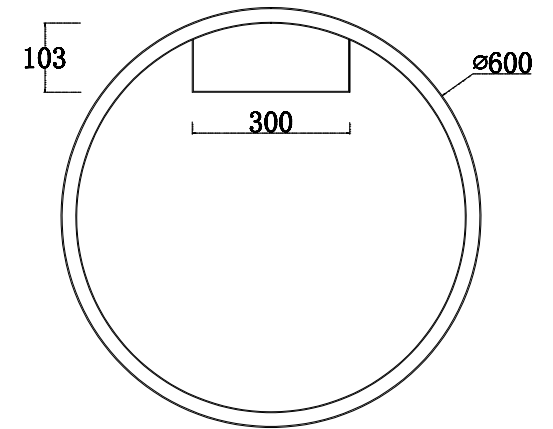

Instruction

MOD058CL-L35BS4K

MAX 35W
1800 Lumen

Model: MOD058CL-L35BS4K

Collection: Technical

Ceiling Lamps