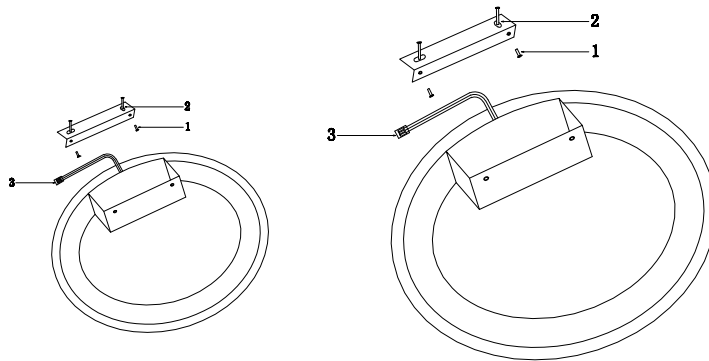

Instruction

MOD058CL-L35BS4K

MAX 35W
1800 Lumen

Model: MOD058CL-L35BS4K

Collection: Technical

Ceiling Lamps