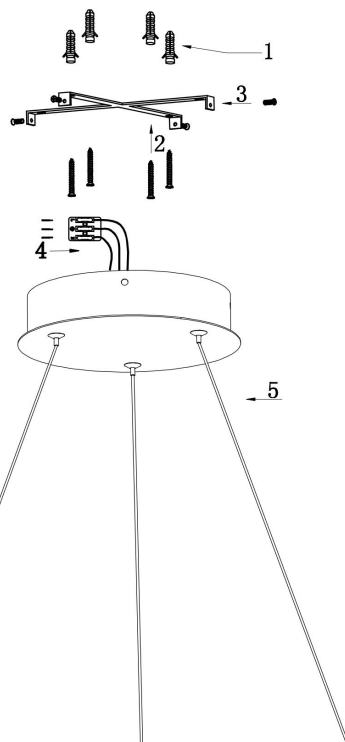

由 Autodesk 教育版产品制作