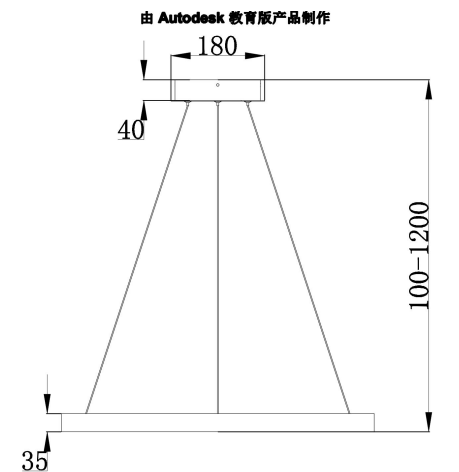

由 Autodesk 教育版产品制作

由 Autodesk 教育版产品制作

由 Autodesk 教育版产品制作