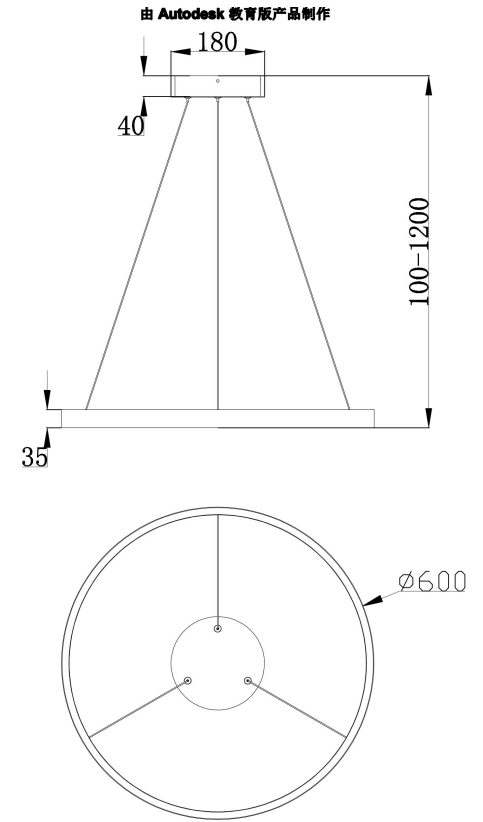

由 Autodesk 教育版产品制作

由 Autodesk 教育版产品制作

由 Autodesk 教育版产品制作

由 Autodesk 教育版产品制作

MAX 37W
2 200 Lumen

Model: MOD058PL-L32B3K

Collection: Modern

Series: Rim

Pendant Lamps