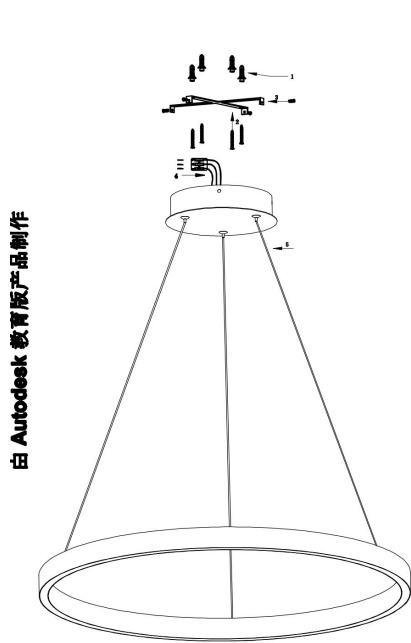

由 Autodesk 教育版产品制作

由 Autodesk 教育版产品制作

由 Autodesk 教育版产品制作