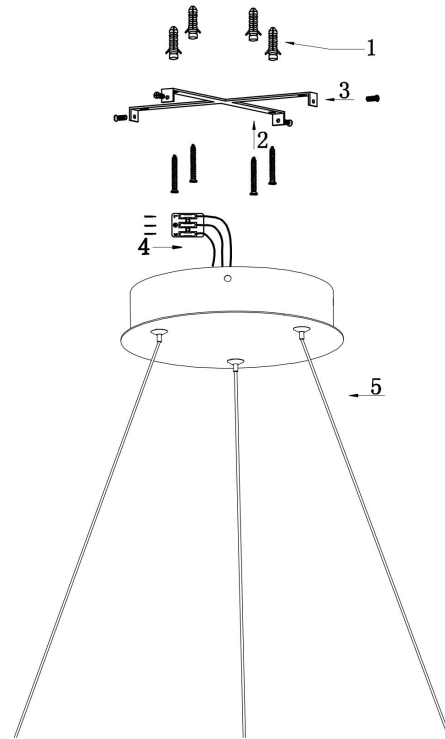

由 Autodesk 教育版产品制作

由 Autodesk 教育版产品制作