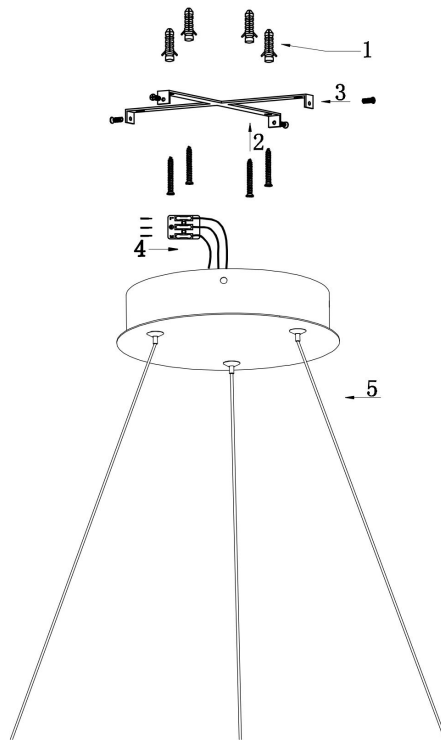

由 Autodesk 教育版产品制作

由 Autodesk 教育版产品制作