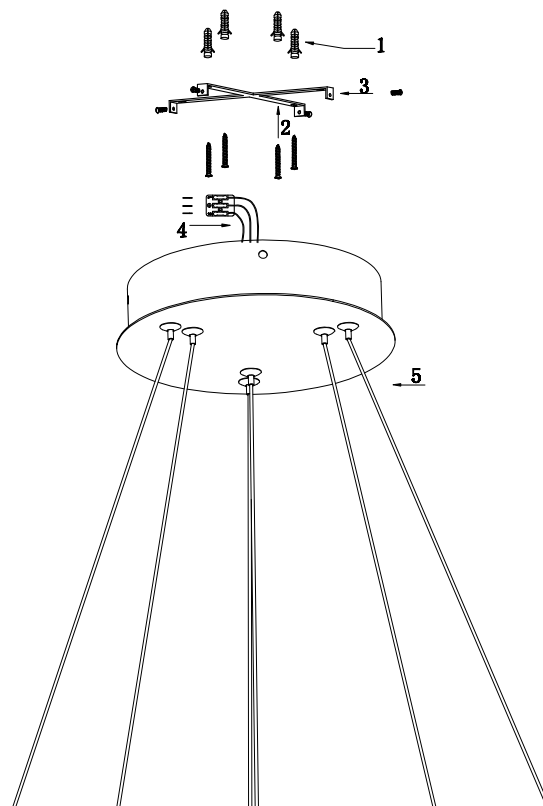

Instruction

MOD058PL-L55BS4K

MAX 61W
3500 Lumen

Model: MOD058PL-L55BS4K
Collection: Technical
Series: Rim

Pendant Lamps