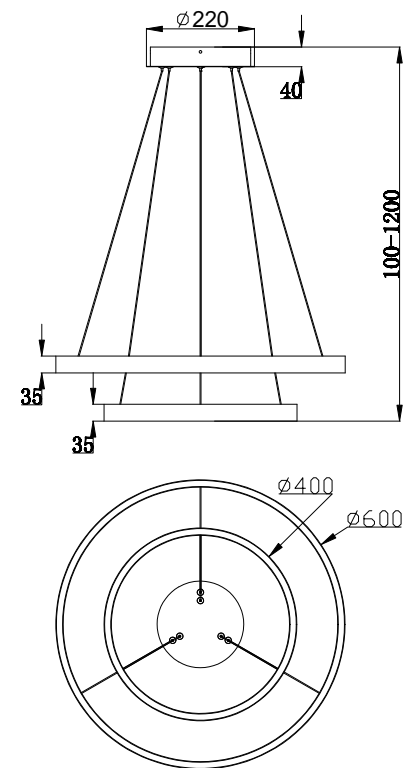

Instruction

MOD058PL-L55BS4K

MAX 61W
3500 Lumen

Model: MOD058PL-L55BS4K
Collection: Technical
Series: Rim

Pendant Lamps