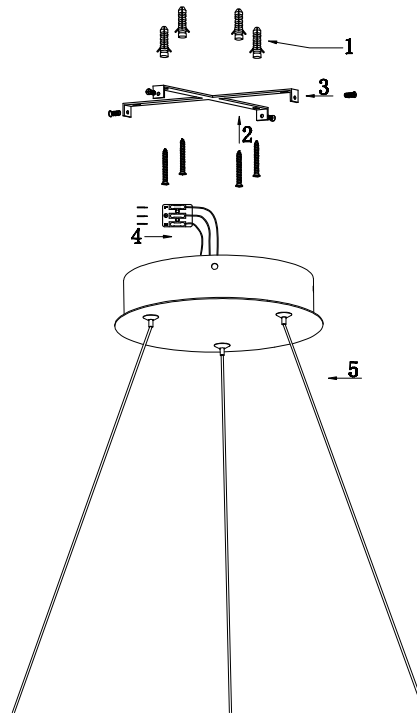

# Instruction

MOD058PL-L65W4K

MAX 81W  
4800 Lumen

Model: MOD058PL-L65W4K  
Collection: Technical  
Series: Rim

Pendant Lamps