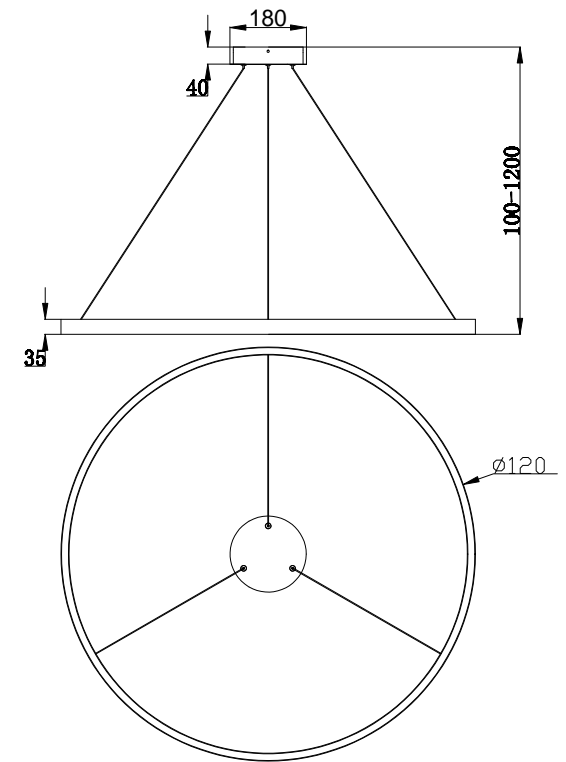

# Instruction

MOD058PL-L65W4K

MAX 81W  
4800 Lumen

Model: MOD058PL-L65W4K  
Collection: Technical  
Series: Rim

Pendant Lamps