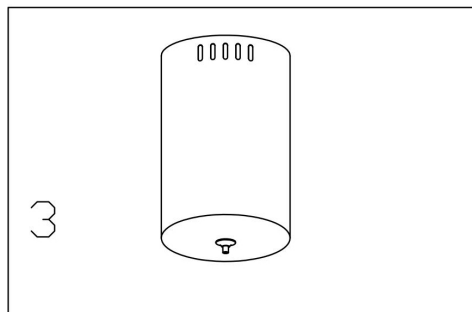

Instruction

MOD070PL-L18B3K

MAX 18W
1 100 Lumen

Model: MOD070PL-L18B3K

Collection: Modern

Series: Fad

 Pendant Lamps