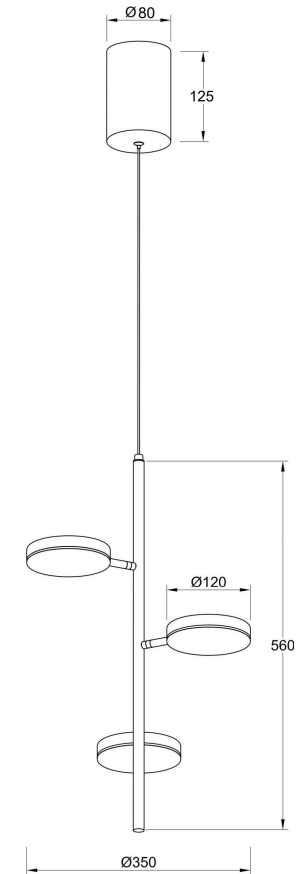

Instruction

MOD070PL-L18B3K

MAX 18W
1 100 Lumen

Model: MOD070PL-L18B3K

Collection: Modern

Series: Fad

 Pendant Lamps