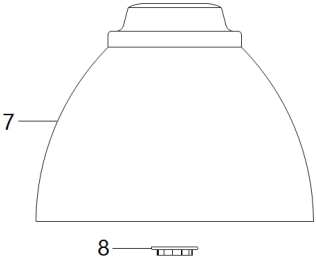

Instruction

Collection: PENDANT
Series: BELLEVUE
Model: P535PL-01GR
Ceiling

1

9

- Ceiling

1 x E27 (60W)

MAYTONI
DECORATIVE LIGHTING

www.maytoni.de