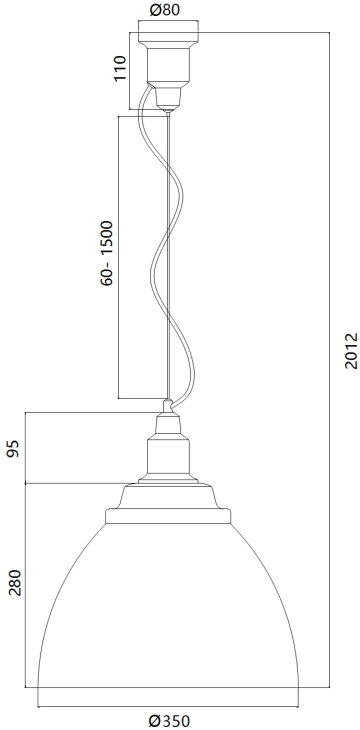

Instruction

Collection: PENDANT
Series: BELLEVUE
Model: P535PL-01GR
Ceiling

1

9

- Ceiling

1 x E27 (60W)

MAYTONI
DECORATIVE LIGHTING

www.maytoni.de