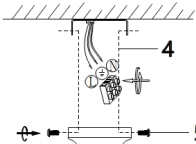

Instruction

Collection: PENDANT
Series: BELLEVUE
Model: P535PL-01GR
Ceiling

1

9

- Ceiling

1 x E27 (60W)

MAYTONI
DECORATIVE LIGHTING

www.maytoni.de