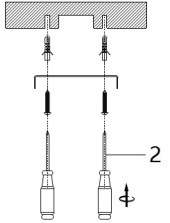

Instruction

Collection: PENDANT
Series: BELLEVUE
Model: P535PL-01GR
Ceiling

1

9

- Ceiling

1 x E27 (60W)

MAYTONI
DECORATIVE LIGHTING

www.maytoni.de