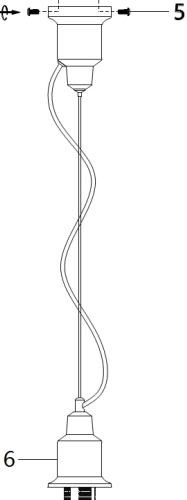

Instruction

Collection: PENDANT
Series: BELLEVUE
Model: P535PL-01GR
Ceiling

1

9

- Ceiling

1 x E27 (60W)

MAYTONI
DECORATIVE LIGHTING

www.maytoni.de