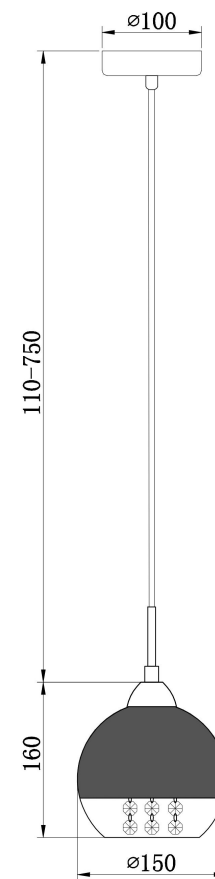

INSTRUCTION FOR FIX:  
A=9pcs

1xE14 40W

Model: P012-PL-01-N  
Collection: Pendant  
Series: Iceberg  
Pendant Lamps