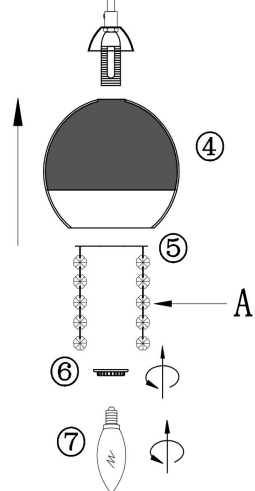

INSTRUCTION FOR FIX:  
A=9pcs

1xE14 40W

Model: P012-PL-01-N  
Collection: Pendant  
Series: Iceberg  
Pendant Lamps