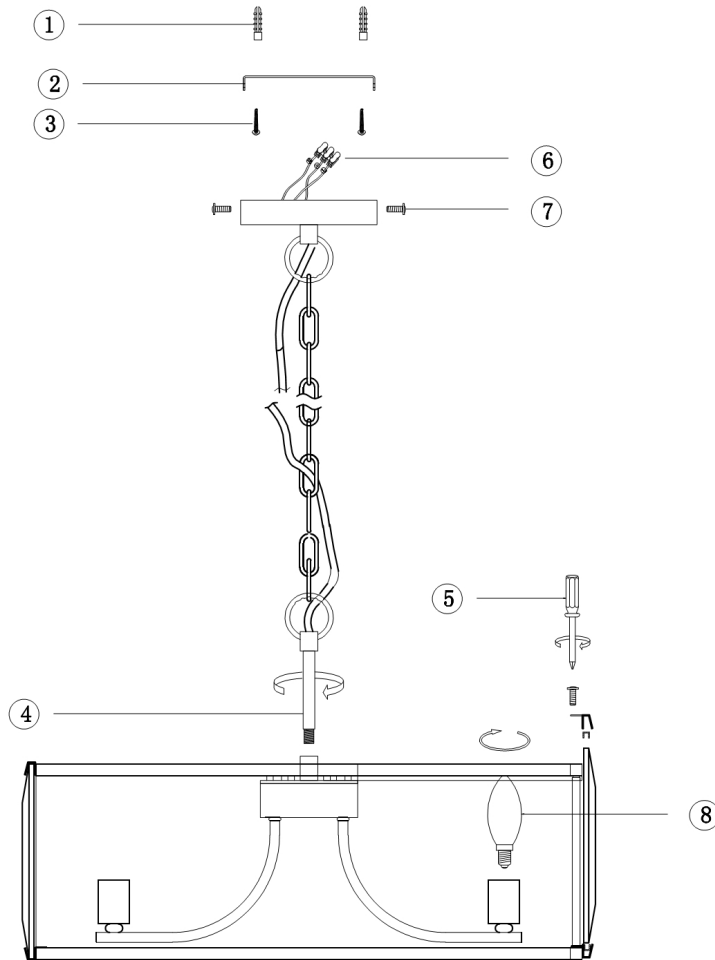

Instruction

Collection: MODERN
Series: CEREZO
Model: MOD202PL-06N
Ceiling

6 x E14 (40W)

MAYTONI
DECORATIVE LIGHTING

www.maytoni.de