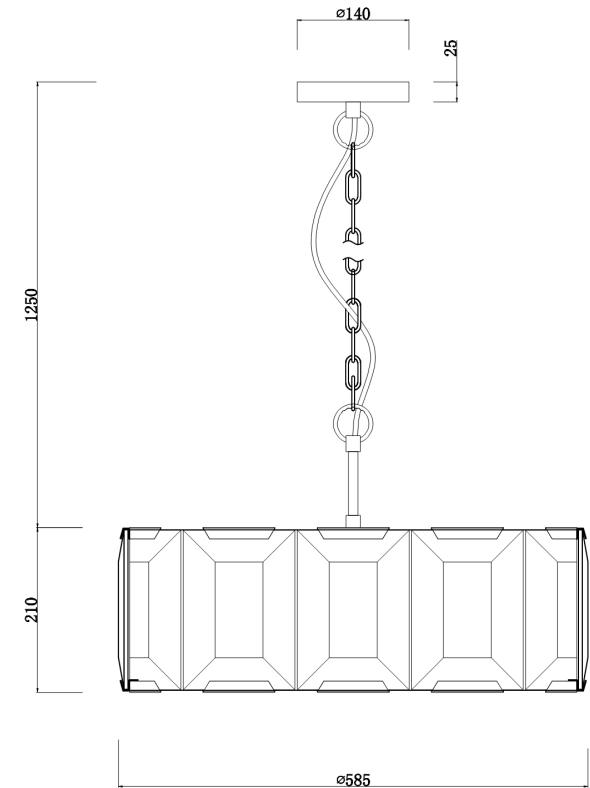

Instruction

Collection: MODERN
Series: CEREZO
Model: MOD202PL-06N
Ceiling

6 x E14 (40W)

MAYTONI
DECORATIVE LIGHTING

www.maytoni.de