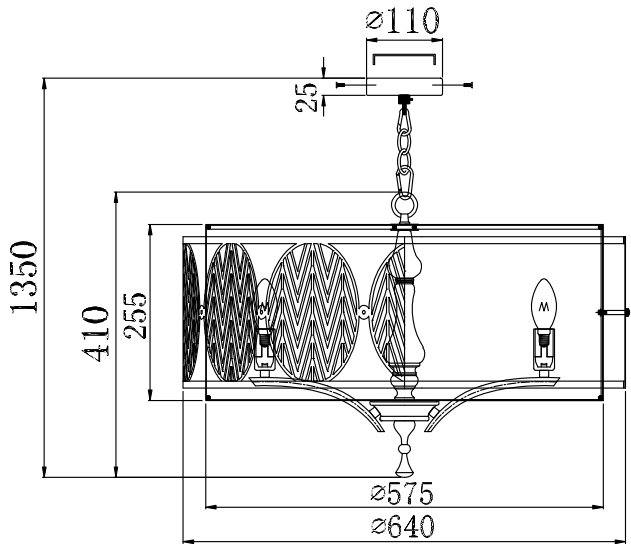

Instruction

Collection: House
 Series: Leaf
 Model: H425-PL-07-G
 Suspended

7 x E14 (40w)

MAYTONI
 DECORATIVE LIGHTING
www.maytoni.de