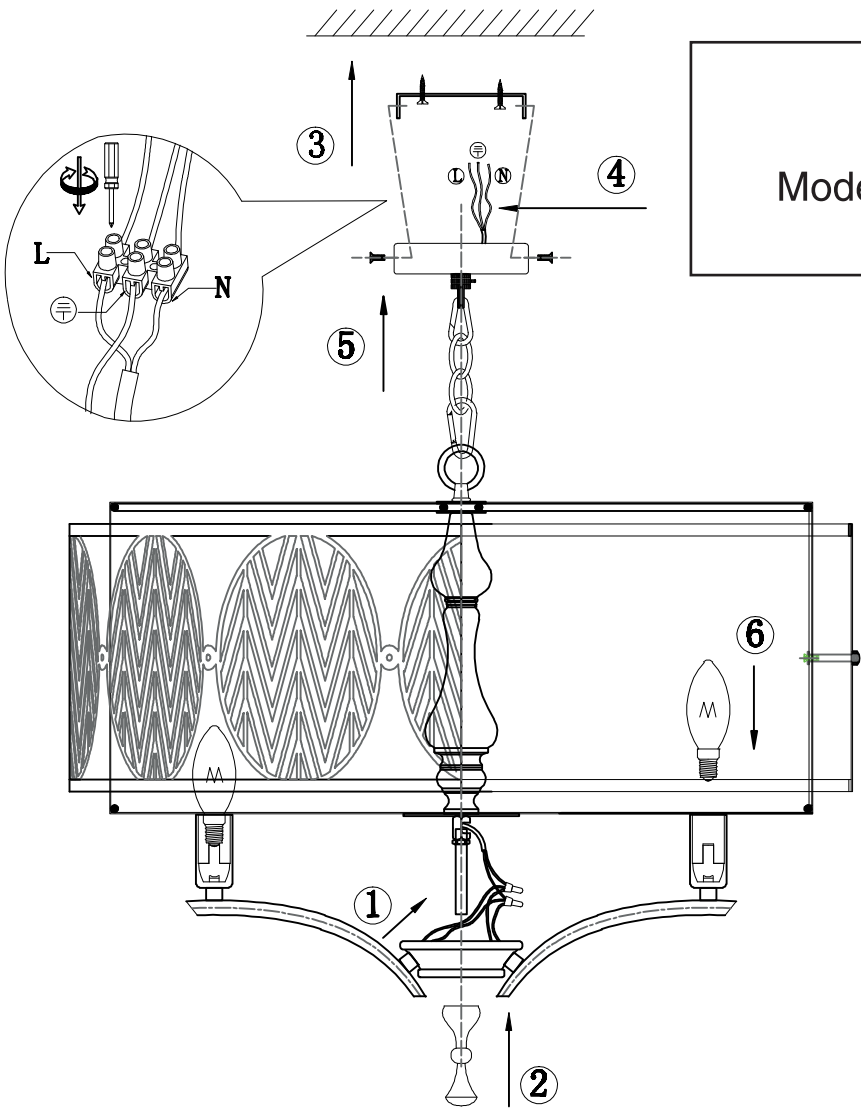

Instruction

Collection: House
 Series: Leaf
 Model: H425-PL-07-G
 Suspended

7 x E14 (40w)

MAYTONI
 DECORATIVE LIGHTING
www.maytoni.de