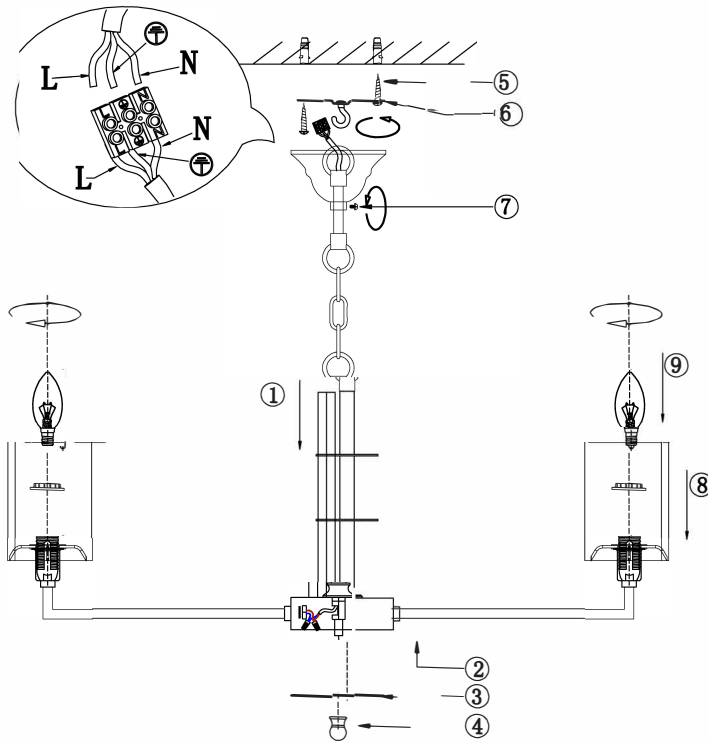

Instruction

H015PL-10G

10 x E14 (40W)

Model: H015PL-10G

Collection: House

Pendant Lamps