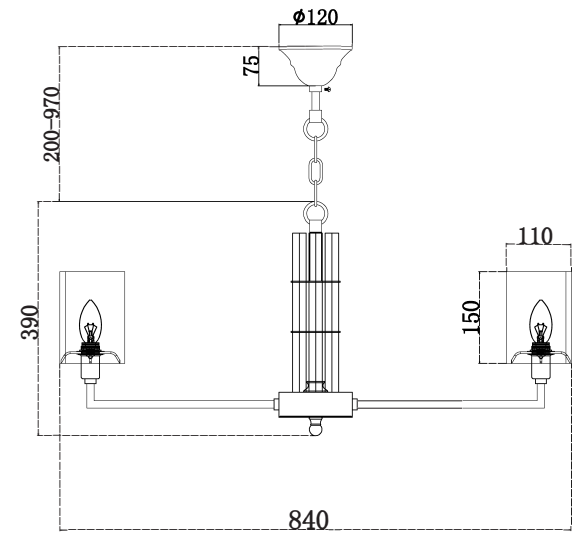

Instruction

H015PL-10G

10 x E14 (40W)

Model: H015PL-10G

Collection: House

Pendant Lamps