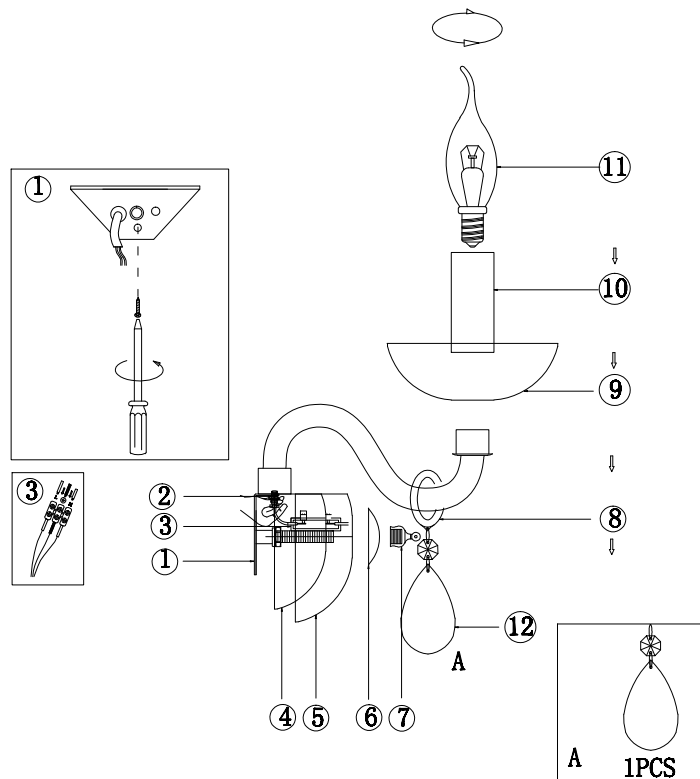

Instruction

DIA011WL-01W

1 x E14 (40W)

Model: DIA011WL-01W
Collection: Diamant Crystal
Series: Cecilia

Wall Lamps