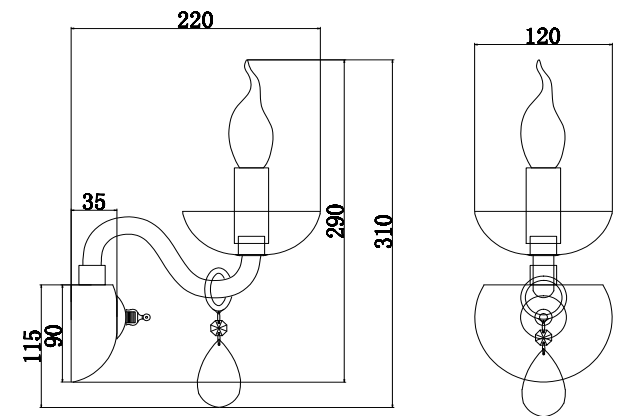

Instruction

DIA011WL-01W

1 x E14 (40W)

Model: DIA011WL-01W
Collection: Diamant Crystal
Series: Cecilia

Wall Lamps