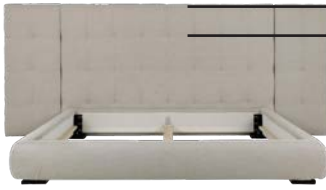

Index Beds

Blaze.

Headboard XH
Std Headboard

Info - Headboard

The headboard and sideboards on Blaze comes in two different heights, 90 cm and XH 130 cm.