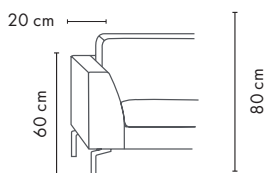

Blink. Day & Night.

Comfort. Day.

Comfort. Night.

Upholstery. Day.

Upholstery. Night.

Carter

Baker

Memphis

** Dimensions without armrests.

3-Seater

W • D • H* 200**x101x80 cm
Seat Height • Seat Depth : 44 x cm
1.24 m³ Weight: 73 kg Legs: 4

2,5-Seater

W • D • H* 180**x101x80 cm
Seat Height • Seat Depth : 44 x cm
1.15 m³ Weight: 69 kg Legs: 4

2-Seater

W • D • H* 150**x101x80 cm
Seat Height • Seat Depth : 44 x cm
1.00 m³ Weight: 63 kg Legs: 4

1,5-Seater

W • D • H* 90**x101x80 cm
Seat Height • Seat Depth : 44 x cm
0.71 m³ Weight: 52 kg Legs: 4

1-Seater

W • D • H* 75**x101x80 cm
Seat Height • Seat Depth : 44 x cm
0.64 m³ Weight: 50 kg Legs: 4

Chl (90)-Seater

W • D • H* 90**x148x80 cm
Seat Height • Seat Depth : 44 x cm
1.03 m³ Weight: 58 kg Legs: 6

Chl (90)-Seater XL

W • D • H* 90**x170x80 cm
Seat Height • Seat Depth : 44 x cm
0.90 m³ Weight: 59 kg Legs: 6

Chl (75)-Seater

W • D • H* 75**x148x80 cm
Seat Height • Seat Depth : 44 x cm
0.92 m³ Weight: 55 kg Legs: 6

Chl (75)-Seater XL

W • D • H* 75**x170x80 cm
Seat Height • Seat Depth : 44 x cm
0.99 m³ Weight: 57 kg Legs: 6

3-Module

W • D • H* 200x101x80 cm
Seat Height • Seat Depth : 44 x cm
1.00 m³ Weight: 51 kg Legs: 4

3-Module L/R

W • D • H* 200**x101x80 cm
Seat Height • Seat Depth : 44 x cm
1.12 m³ Weight: 62 kg Legs: 4

2,5-Module

W • D • H* 180x101x80 cm
Seat Height • Seat Depth : 44 x cm
0.91 m³ Weight: 47 kg Legs: 4

2,5-Module L/R

W • D • H* 180**x101x80 cm
Seat Height • Seat Depth : 44 x cm
1.03 m³ Weight: 58 kg Legs: 4

2-Module

W • D • H* 150x101x80 cm
Seat Height • Seat Depth : 44 x cm
0.76 m³ Weight: 41 kg Legs: 4

2-Module L/R

W • D • H* 150**x101x80 cm
Seat Height • Seat Depth : 44 x cm
0.88 m³ Weight: 52 kg Legs: 4

1,5-Module (90)

W • D • H* 90x101x80 cm
Seat Height • Seat Depth : 44 x cm
0.47 m³ Weight: 30 kg Legs: 4

1,5-Module (90) L/R

W • D • H* 90**x101x80 cm
Seat Height • Seat Depth : 44 x cm
0.59 m³ Weight: 41 kg Legs: 4

1-Module (75)