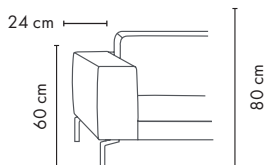

Memphis

** Dimensions without armrests.

3-Seater

W • D • H* 200**x101x80 cm
Seat Height • Seat Depth : 44 x cm
1.24 m³ Weight: 73 kg Legs: 4

2,5-Seater

W • D • H* 180**x101x80 cm
Seat Height • Seat Depth : 44 x cm
1.15 m³ Weight: 69 kg Legs: 4

2-Seater

W • D • H* 150**x101x80 cm
Seat Height • Seat Depth : 44 x cm
1.00 m³ Weight: 63 kg Legs: 4

1,5-Seater

W • D • H* 90**x101x80 cm
Seat Height • Seat Depth : 44 x cm
0.71 m³ Weight: 52 kg Legs: 4

1-Seater

W • D • H* 75**x101x80 cm
Seat Height • Seat Depth : 44 x cm
0.64 m³ Weight: 50 kg Legs: 4

Chl (90)-Seater

W • D • H* 90**x148x80 cm
Seat Height • Seat Depth : 44 x cm
1.03 m³ Weight: 58 kg Legs: 6

Chl (90)-Seater XL

W • D • H* 90**x170x80 cm
Seat Height • Seat Depth : 44 x cm
0.90 m³ Weight: 59 kg Legs: 6

Chl (75)-Seater

W • D • H* 75**x148x80 cm
Seat Height • Seat Depth : 44 x cm
0.92 m³ Weight: 55 kg Legs: 6

Chl (75)-Seater XL

W • D • H* 75**x170x80 cm
Seat Height • Seat Depth : 44 x cm
0.99 m³ Weight: 57 kg Legs: 6

3-Module

W • D • H* 200x101x80 cm
Seat Height • Seat Depth : 44 x cm
1.00 m³ Weight: 51 kg Legs: 4

3-Module L/R

W • D • H* 200**x101x80 cm
Seat Height • Seat Depth : 44 x cm
1.12 m³ Weight: 62 kg Legs: 4

2,5-Module

W • D • H* 180x101x80 cm
Seat Height • Seat Depth : 44 x cm
0.91 m³ Weight: 47 kg Legs: 4

2,5-Module L/R

W • D • H* 180**x101x80 cm
Seat Height • Seat Depth : 44 x cm
1.03 m³ Weight: 58 kg Legs: 4

2-Module

W • D • H* 150x101x80 cm
Seat Height • Seat Depth : 44 x cm
0.76 m³ Weight: 41 kg Legs: 4

2-Module L/R

W • D • H* 150**x101x80 cm
Seat Height • Seat Depth : 44 x cm
0.88 m³ Weight: 52 kg Legs: 4

1,5-Module (90)

W • D • H* 90x101x80 cm
Seat Height • Seat Depth : 44 x cm
0.47 m³ Weight: 30 kg Legs: 4

1,5-Module (90) L/R

W • D • H* 90**x101x80 cm
Seat Height • Seat Depth : 44 x cm
0.59 m³ Weight: 41 kg Legs: 4

1-Module (75)

W • D • H* 75x101x80 cm
Seat Height • Seat Depth : 44 x cm
0.40 m³ Weight: 28 kg Legs: 4

1-Module (75) L/R

W • D • H* 75**x101x80 cm
Seat Height • Seat Depth : 44 x cm
0.52 m³ Weight: 39 kg Legs: 4

Chl (90)-Module

W • D • H* 90x148x80 cm
Seat Height • Seat Depth : 44 x cm
0.69 m³ Weight: 36 kg Legs: 4

Chl (90)-Module L/R

W • D • H* 90**x148x80 cm
Seat Height • Seat Depth : 44 x cm
0.86 m³ Weight: 47 kg Legs: 5

Chl (90)-Module XL

W • D • H* 90x170x80 cm
Seat Height • Seat Depth : 44 x cm
0.78 m³ Weight: 41 kg Legs: 4

Chl (90)-Module XL L/R

W • D • H* 90**x170x80 cm
Seat Height • Seat Depth : 44 x cm
0.95 m³ Weight: 51 kg Legs: 5

Chl (75)-Module

W • D • H* 75x148x80 cm
Seat Height • Seat Depth : 44 x cm
0.58 m³ Weight: 33 kg Legs: 4

Chl (75)-Module L/R

W • D • H* 75**x148x80 cm
Seat Height • Seat Depth : 44 x cm
0.76 m³ Weight: 44 kg Legs: 5

Chl (75)-Module XL

W • D • H* 75x170x80 cm
Seat Height • Seat Depth : 44 x cm
0.66 m³ Weight: 37 kg Legs: 4

Chl (75)-Module XL L/R

W • D • H* 75**x170x80 cm
Seat Height • Seat Depth : 44 x cm
0.83 m³ Weight: 47 kg Legs: 5

Corner-Module Multi L/R

W • D • H* 155**x160**x80 cm
Seat Height • Seat Depth : 44 x cm
1.46 m³ Weight: 62 kg Legs: 5

Corner-Module Maxi

W • D • H* 116x116x80 cm
Seat Height • Seat Depth : 44 x cm
0.68 m³ Weight: 33 kg Legs: 4

Corner-Module (90)

W • D • H* 98x98x80 cm
Seat Height • Seat Depth : 44 x cm
0.50 m³ Weight: 30 kg Legs: 4

Corner-Module (45)