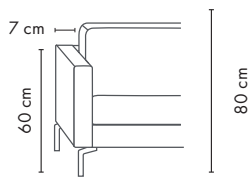

Blink. Day & Night.

Comfort. Day.

Comfort. Night.

Upholstery. Day.

Upholstery. Night.

Carter

Baker

Memphis

** Dimensions without armrests.

3-Seater

W • D • H* 200**x101x80 cm
Seat Height • Seat Depth : 44 x cm
1.24 m³ Weight: 73 kg Legs: 4

2,5-Seater

W • D • H* 180**x101x80 cm
Seat Height • Seat Depth : 44 x cm
1.15 m³ Weight: 69 kg Legs: 4

2-Seater

W • D • H* 150**x101x80 cm
Seat Height • Seat Depth : 44 x cm
1.00 m³ Weight: 63 kg Legs: 4

1,5-Seater

W • D • H* 90**x101x80 cm
Seat Height • Seat Depth : 44 x cm
0.71 m³ Weight: 52 kg Legs: 4

1-Seater

W • D • H* 75**x101x80 cm
Seat Height • Seat Depth : 44 x cm
0.64 m³ Weight: 50 kg Legs: 4

Chl (90)-Seater

W • D • H* 90**x148x80 cm
Seat Height • Seat Depth : 44 x cm
1.03 m³ Weight: 58 kg Legs: 6

Chl (90)-Seater XL

W • D • H* 90**x170x80 cm
Seat Height • Seat Depth : 44 x cm
0.90 m³ Weight: 59 kg Legs: 6

Chl (75)-Seater

W • D • H* 75**x148x80 cm
Seat Height • Seat Depth : 44 x cm
0.92 m³ Weight: 55 kg Legs: 6

Chl (75)-Seater XL

W • D • H* 75**x170x80 cm
Seat Height • Seat Depth : 44 x cm
0.99 m³ Weight: 57 kg Legs: 6

3-Module

W • D • H* 200x101x80 cm
Seat Height • Seat Depth : 44 x cm
1.00 m³ Weight: 51 kg Legs: 4

3-Module L/R

W • D • H* 200**x101x80 cm
Seat Height • Seat Depth : 44 x cm
1.12 m³ Weight: 62 kg Legs: 4

2,5-Module

W • D • H* 180x101x80 cm
Seat Height • Seat Depth : 44 x cm
0.91 m³ Weight: 47 kg Legs: 4

2,5-Module L/R

W • D • H* 180**x101x80 cm
Seat Height • Seat Depth : 44 x cm
1.03 m³ Weight: 58 kg Legs: 4

2-Module

W • D • H* 150x101x80 cm
Seat Height • Seat Depth : 44 x cm
0.76 m³ Weight: 41 kg Legs: 4

2-Module L/R

W • D • H* 150**x101x80 cm
Seat Height • Seat Depth : 44 x cm
0.88 m³ Weight: 52 kg Legs: 4

1,5-Module (90)

W • D • H* 90x101x80 cm
Seat Height • Seat Depth : 44 x cm
0.47 m³ Weight: 30 kg Legs: 4

1,5-Module (90) L/R

W • D • H* 90**x101x80 cm
Seat Height • Seat Depth : 44 x cm
0.59 m³ Weight: 41 kg Legs: 4

1-Module (75)