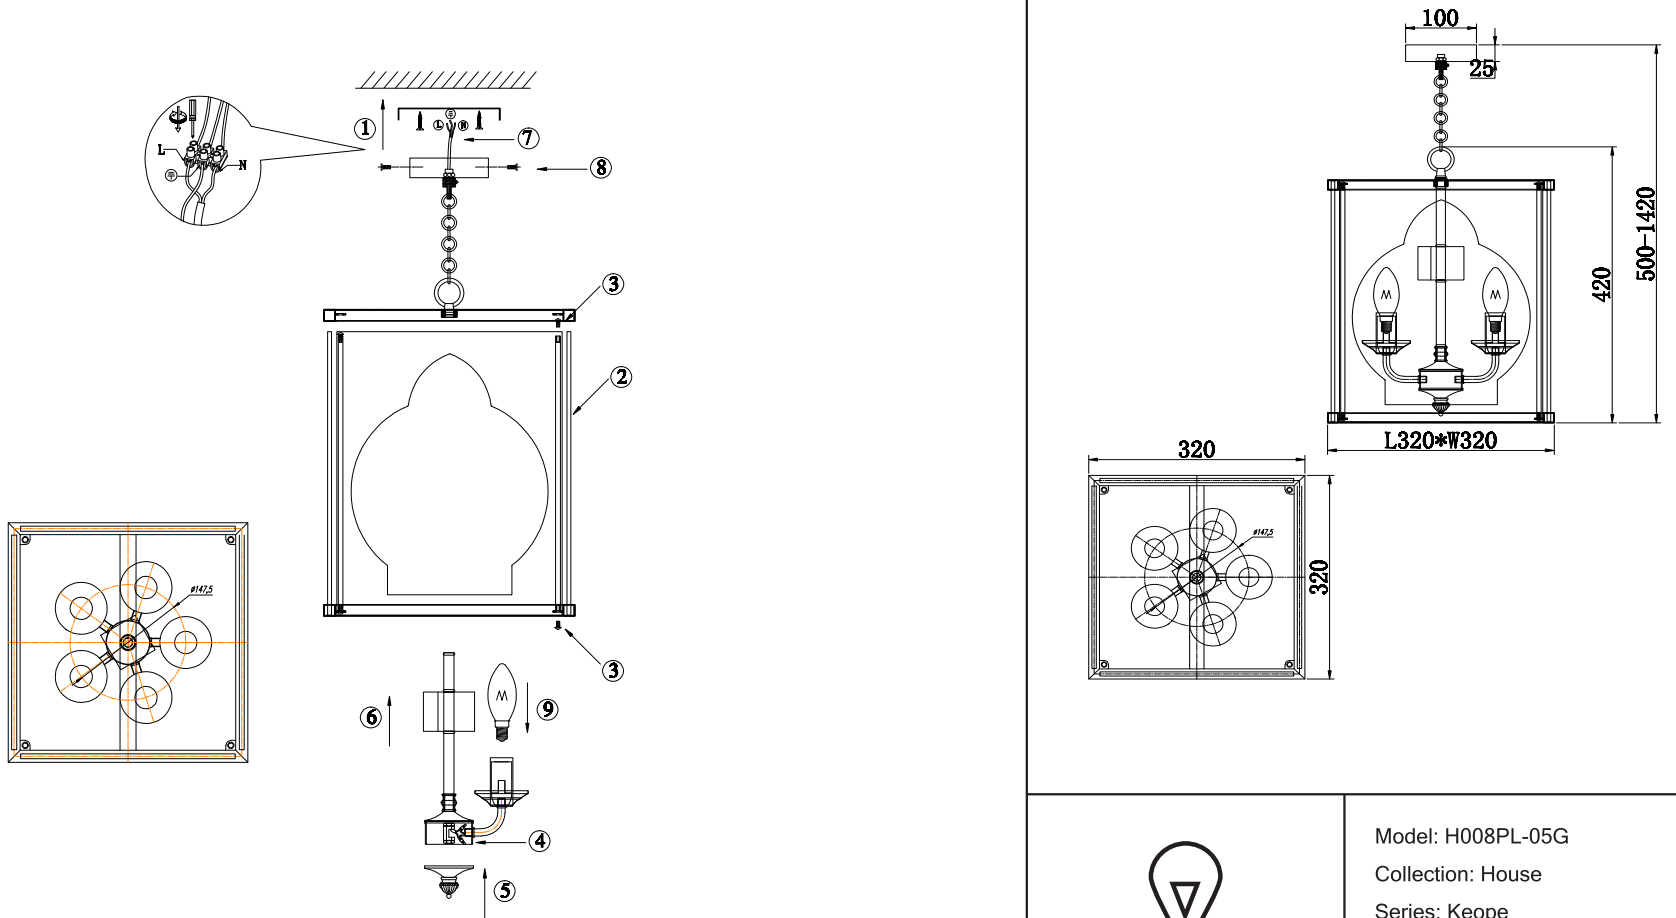

## H008PL-05G

5 x E14 (60W)

Model: H008PL-05G  
Collection: House  
Series: Keope

Ceiling Lamps