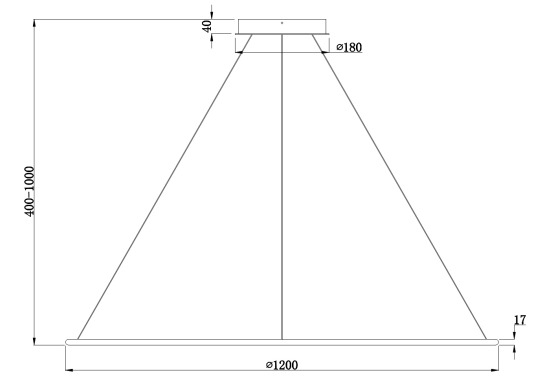

Instruction

Collection: MODERN
Series: NOLA
Model: MOD877PL-L70W
Ceiling

- Ceiling

max 70W
4200 LM

MAYTONI
DECORATIVE LIGHTING

www.maytoni.de