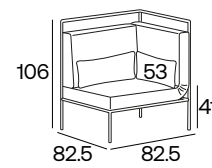

### A 1P / 1S

95 cm / 37.40"  
82.5 cm / 32.48"  
106 cm / 41.73"  
41 cm / 16.14"  
53 cm / 20.87"

67x27  
x1 67 cm / 26.38"  
27 cm / 10.63"  
10 cm / 3.94"

55 kg / 122 Lb

0.86 m<sup>3</sup>

**5.90 mtl**  
tessuto cliente /  
customer fabric  
H 140 cm

### B 1P DX-SX / 1S R-L

95 cm / 37.40"  
82.5 cm / 32.48"  
106 cm / 41.73"  
41 cm / 16.14"  
53 cm / 20.87"

78x27  
x1 78 cm / 30.71"  
27 cm / 10.63"  
10 cm / 3.94"

48 kg / 106 Lb

0.86 m<sup>3</sup>

**4.10 mtl**  
tessuto cliente /  
customer fabric  
H 140 cm

### C ANGOLO / CORNER

82.5 cm / 32.48"  
82.5 cm / 32.48"  
106 cm / 41.73"  
41 cm / 16.14"  
53 cm / 20.87"

67x27  
x2 67 cm / 26.38"  
27 cm / 10.63"  
10 cm / 3.94"

48 kg / 106 Lb

0.75 m<sup>3</sup>

**5.20 mtl**  
tessuto cliente /  
customer fabric  
H 140 cm

### D 1P CENTRALE / 1S NO ARMRESTS

95 cm / 37.40"  
82.5 cm / 32.48"  
106 cm / 41.73"  
41 cm / 16.14"  
53 cm / 20.87"

90x27  
x1 90 cm / 35.43"  
27 cm / 10.63"  
10 cm / 3.94"

40 kg / 89 Lb

0.86 m<sup>3</sup>