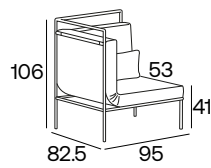

### A 1P / 1S

95 cm / 37.40"  
82.5 cm / 32.48"  
106 cm / 41.73"  
41 cm / 16.14"  
53 cm / 20.87"

67x27  
x1 67 cm / 26.38"  
27 cm / 10.63"  
10 cm / 3.94"

55 kg / 122 Lb

0.86 m<sup>3</sup>

**5.90 mtl**  
tessuto cliente /  
customer fabric  
H 140 cm

### B 1P DX-SX / 1S R-L

95 cm / 37.40"  
82.5 cm / 32.48"  
106 cm / 41.73"  
41 cm / 16.14"  
53 cm / 20.87"

78x27  
x1 78 cm / 30.71"  
27 cm / 10.63"  
10 cm / 3.94"

48 kg / 106 Lb

0.86 m<sup>3</sup>

**4.10 mtl**  
tessuto cliente /  
customer fabric  
H 140 cm

### D 1P CENTRALE / 1S NO ARMRESTS

95 cm / 37.40"  
82.5 cm / 32.48"  
106 cm / 41.73"  
41 cm / 16.14"  
53 cm / 20.87"

90x27  
x1 90 cm / 35.43"  
27 cm / 10.63"  
10 cm / 3.94"

40 kg / 89 Lb

0.86 m<sup>3</sup>