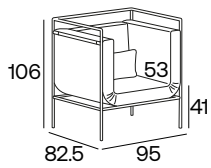

### A 1P / 1S

95 cm / 37.40"  
82.5 cm / 32.48"  
106 cm / 41.73"  
41 cm / 16.14"  
53 cm / 20.87"

67x27  
x1 67 cm / 26.38"  
27 cm / 10.63"  
10 cm / 3.94"

55 kg / 122 Lb

0.86 m<sup>3</sup>

**5.90 mtl**  
tessuto cliente /  
customer fabric  
H 140 cm

### B 1P DX-SX / 1S R-L

95 cm / 37.40"  
82.5 cm / 32.48"  
106 cm / 41.73"  
41 cm / 16.14"  
53 cm / 20.87"

78x27  
x1 78 cm / 30.71"  
27 cm / 10.63"  
10 cm / 3.94"

48 kg / 106 Lb

0.86 m<sup>3</sup>

**4.10 mtl**  
tessuto cliente /  
customer fabric  
H 140 cm

### D 1P CENTRALE / 1S NO ARMRESTS

95 cm / 37.40"  
82.5 cm / 32.48"  
106 cm / 41.73"  
41 cm / 16.14"  
53 cm / 20.87"

90x27  
x1 90 cm / 35.43"  
27 cm / 10.63"  
10 cm / 3.94"

40 kg / 89 Lb

0.86 m<sup>3</sup>