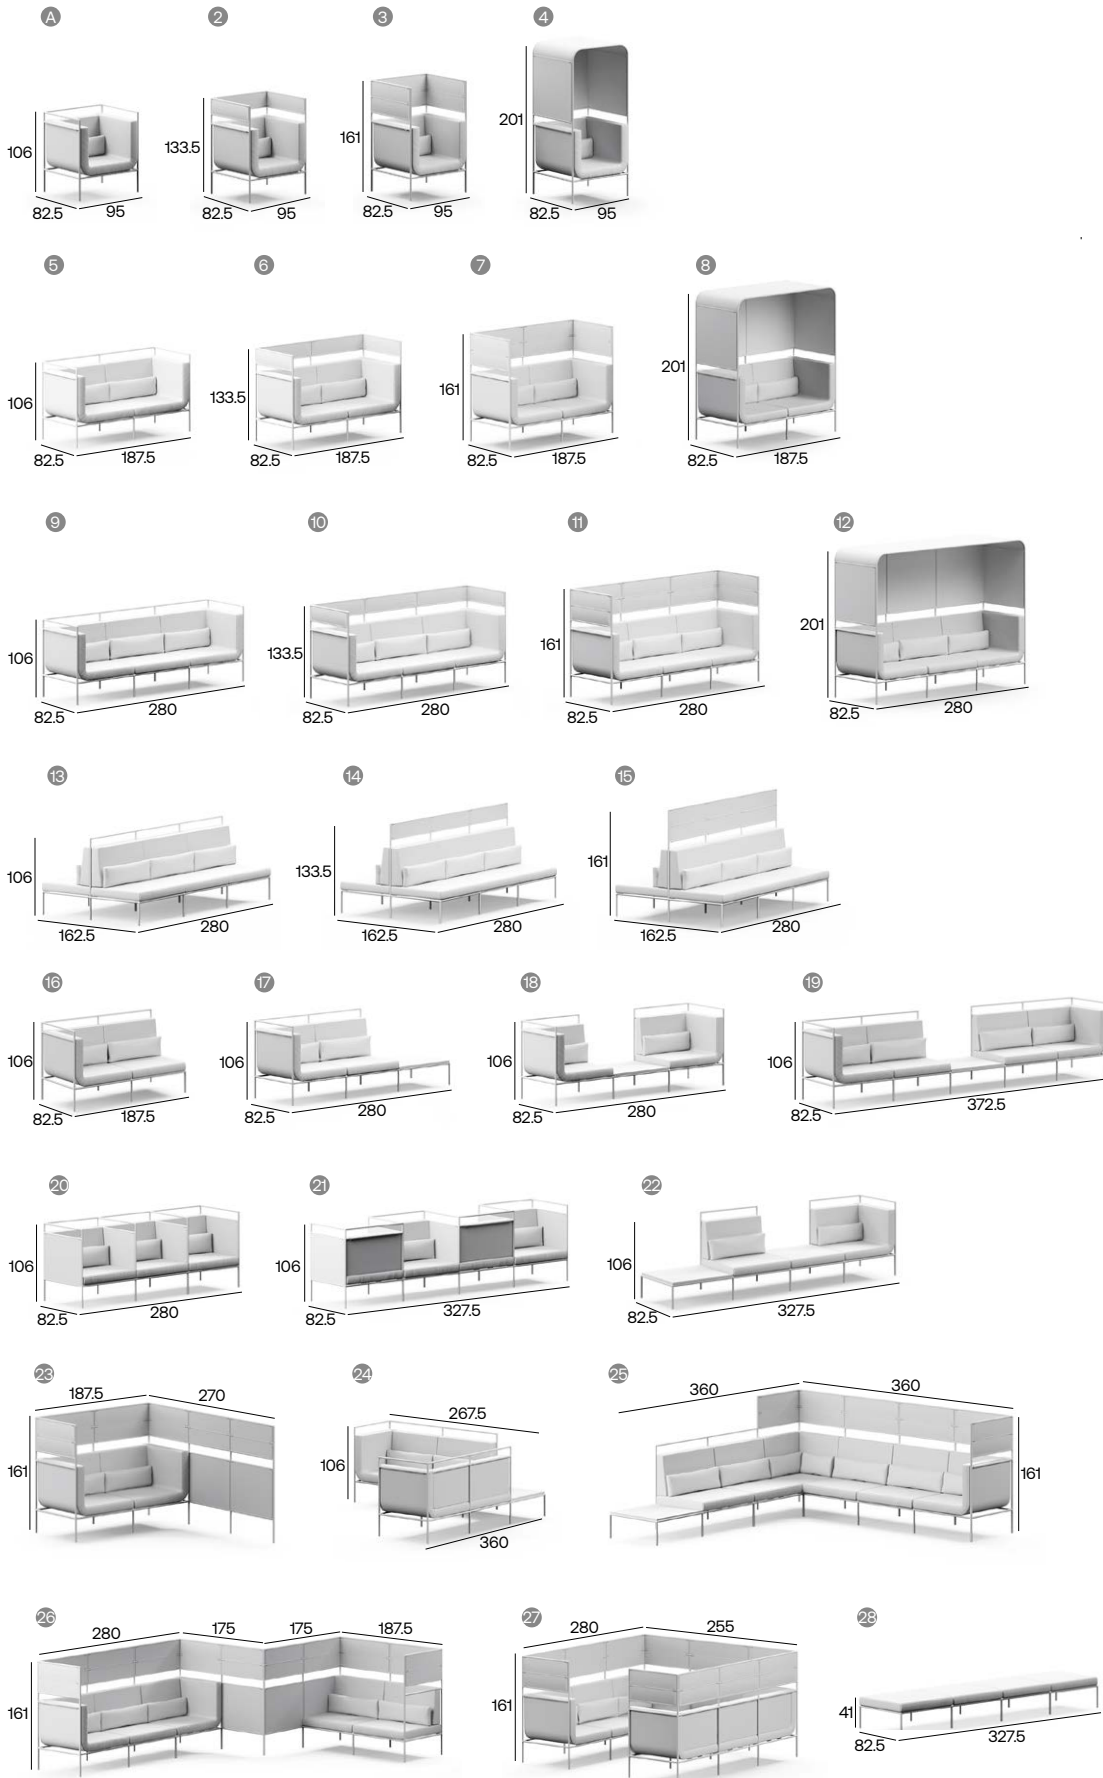

PASSEPARTOUT

design DEBONADEMEO STUDIO

COMPOSIZIONI SUGGERITE / SUGGESTED CONFIGURATIONS