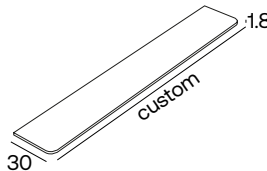

MENSOLA / REAR DESK

30 cm / 11.81"
1.8 cm / 0.71"

8 kg / 18 Lb

0.02 m³