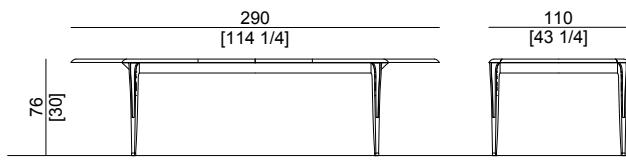

Rectangular table of elegantly curved shape fitting in various spaces and styles. Structure lacquered. Top in veneer inlay. Legs inserts in leather. Available in extendable version.

Art. 1010.12

Dim.: 240x110xh76 cm / 94½x43¼xh30 inch

Art. 1010.13

Dim.: 300x110xh76 cm / 118x43¼xh30 inch

Art. 1010.11

Dim.: 210/290x110xh76 cm / 82³/₄/114¹/₄x43¹/₄xh30 inch

210
[82 3/4]