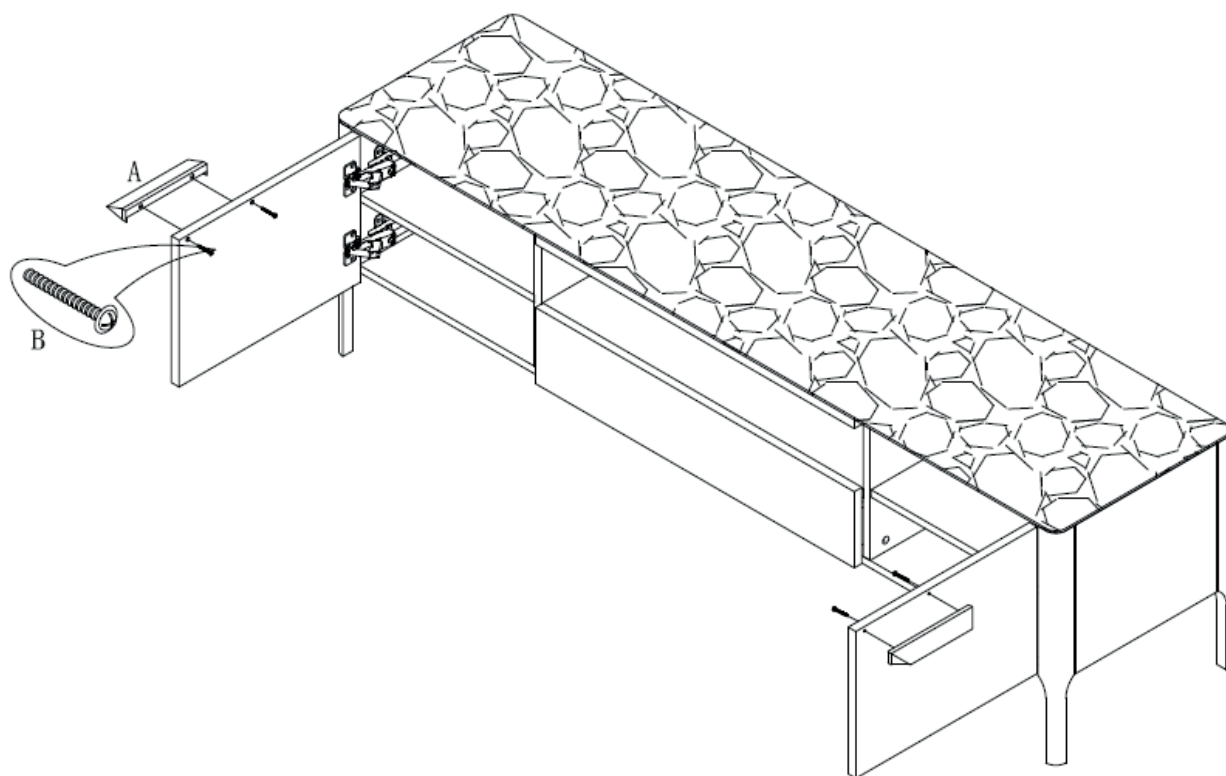

ASSEMBLY INSTRUCTION
3078 - CP1806-TV - 1783

A x2
Spec: 202*33*24mm

B x4
Spec: M4*L21

FIG.
1

FIG.
2