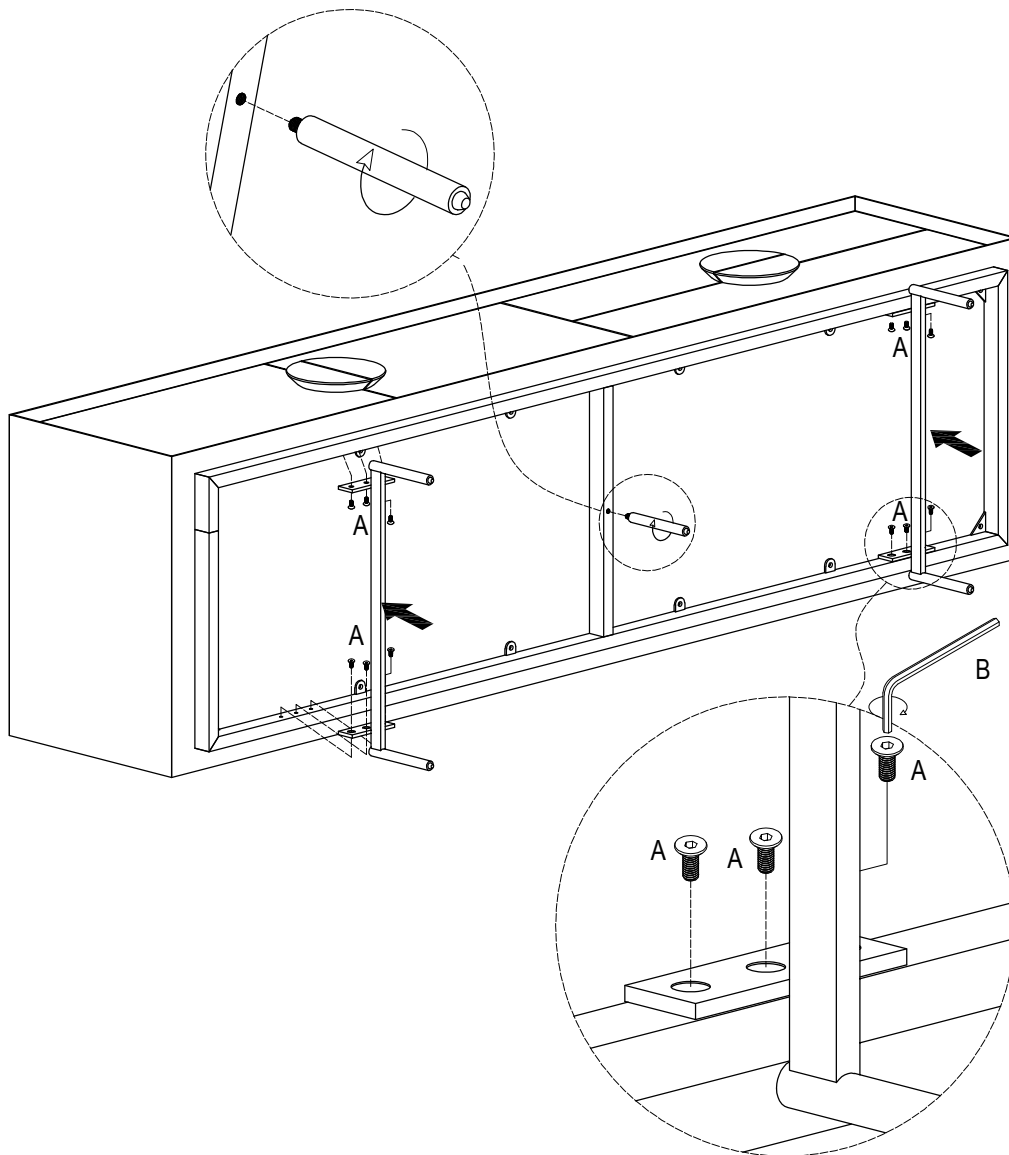

ASSEMBLY INSTRUCTION  
3231-AC2201-TV-2306

SETTING FITTINGS			DR-413A-01-A		
FITTINGS	SPEC.	AMOUNT	FITTINGS	SPEC.	AMOUNT
A	 M8x35	8pcs	B	 6mm	1pcs

**FIG.**  
**1**

FIG.  
2