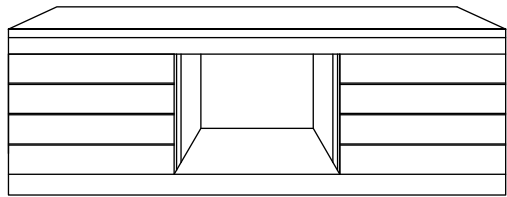

THATS ALL FOLKS!

Share your style!

#KaveHome

Hanging Cabinet Slats Wall Mounted

3

Hanging Cabinet Slats Wall Mounted

30 MIN

2 X

2 X

A X1

B X2

C X6

D x1

1

2