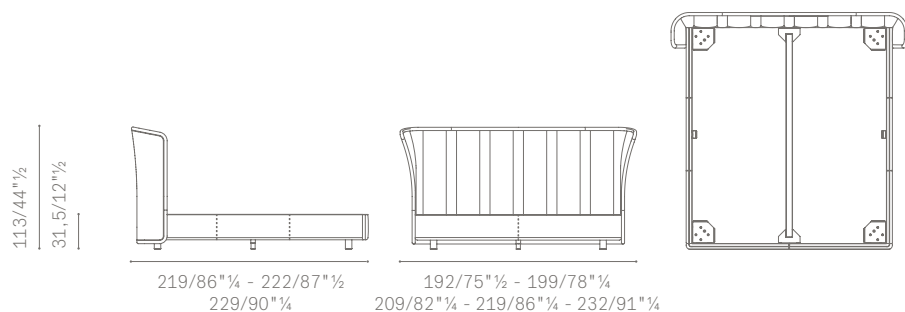

di losanghe bombate che tracciano grandi motivi a rettangolo creando un moderno capitonnè. Un filetto in pelle tono su tono arricchisce i bordi interni ed esterni della testata.

Testata in tessuto. La testata in tessuto è caratterizzata da una serie di losanghe verticali che rendono un effetto delicatamente bombato e valorizzano la morbidezza del tessuto.

Retro testata. Disponibile con rivestimento in:

- Tela (tela Jacquard Poltrona Frau)
- Pelle (in abbinamento al rivestimento)

Lunghezza materasso. (fatta eccezione per le versioni "Queen-size" e "King-size")

- 200 cm
- 210 cm

N.B. Piani di Riposo e Materassi sono mostrati e quotati a parte, vedi sezione dedicata.

with a series of rounded diamonds that create large rectangular motifs and a modern capitonnè. A tone-on-tone leather trim embellishes the inside and outside edges of the headboard.

Fabric headboard. The fabric headboard has a series of vertical diamonds that create a delicate curved effect and emphasise the softness of the fabric.

Rear headboard. Available upholstered in:

- Fabric (Poltrona Frau Jacquard fabric)
- Leather (matching the upholstery)

Mattress length. (except for the "Queen-size" and "King-size" versions)

- 200 cm
- 210 cm

Please note. Bedstead Bases and Mattresses are shown and priced separately, please consult the dedicated section.

DIMENSIONI DISPONIBILI

↓ Misure Letto

cm 199×219 / 78"¼×86"¼

cm 199×229 / 78"¼×90"¼

cm 209×219 / 82"¼×86"¼

cm 209×229 / 82"¼×90"¼

cm 219×219 / 86"¼×86"¼

cm 219×229 / 86"¼×90"¼

cm 192×222 / 75"½×87"½

cm 232×222 / 91"¼×87"½

↓ Misure Materasso

cm 160×200 / 63"×78"¾

cm 160×210 / 63"×82"¾

cm 170×200 / 67"¼×78"¾

cm 170×210 / 67"¼×82"¾

cm 180×200 / 70"¾×78"¾

cm 180×210 / 70"¾×82"¾

cm 153×203 / 60"¼×80" (Queen-size)

cm 193×203 / 76"×80" (King-size)

AVAILABLE SIZES

↓ Bed sizes

cm 199×219 / 78"¼×86"¼

cm 199×229 / 78"¼×90"¼

cm 209×219 / 82"¼×86"¼

cm 209×229 / 82"¼×90"¼

cm 219×219 / 86"¼×86"¼

cm 219×229 / 86"¼×90"¼

cm 192×222 / 75"½×87"½

cm 232×222 / 91"¼×87"½

↓ Mattress sizes

cm 160×200 / 63"×78"¾

cm 160×210 / 63"×82"¾

cm 170×200 / 67"¼×78"¾

cm 170×210 / 67"¼×82"¾

cm 180×200 / 70"¾×78"¾

cm 180×210 / 70"¾×82"¾

cm 153×203 / 60"¼×80" (Queen-size)

cm 193×203 / 76"×80" (King-size)